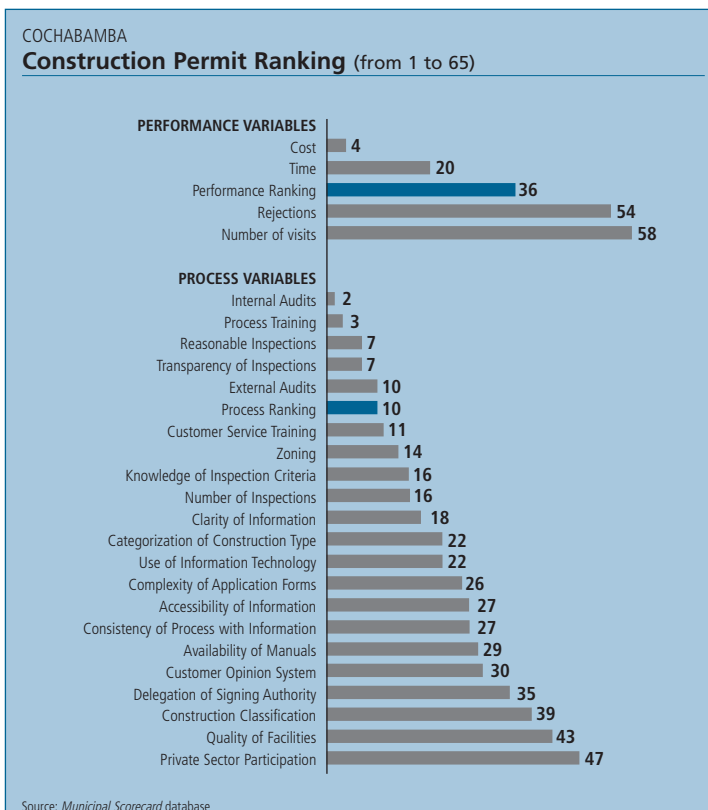

# Municipal Scorecard

Regional Ranking	
Operating License	Construction Permit
<b>18</b>	<b>15</b>

Ranking (out of 65 Municipalities)	Operating License Ranking (from 1 to 65)	Construction Permit Ranking (from 1 to 65)
<b>Total Ranking</b>	<b>18</b>	<b>15</b>
<b>Performance Ranking</b>	<b>22</b>	<b>36</b>
Time	17	20
Cost	3	4
Number of Visits	32	58
Rejections	46	54
<b>Process Ranking</b>	<b>15</b>	<b>10</b>
Information	36	21
Infrastructure	18	36
Tools	19	12
Inspections	17	7
Training	22	9