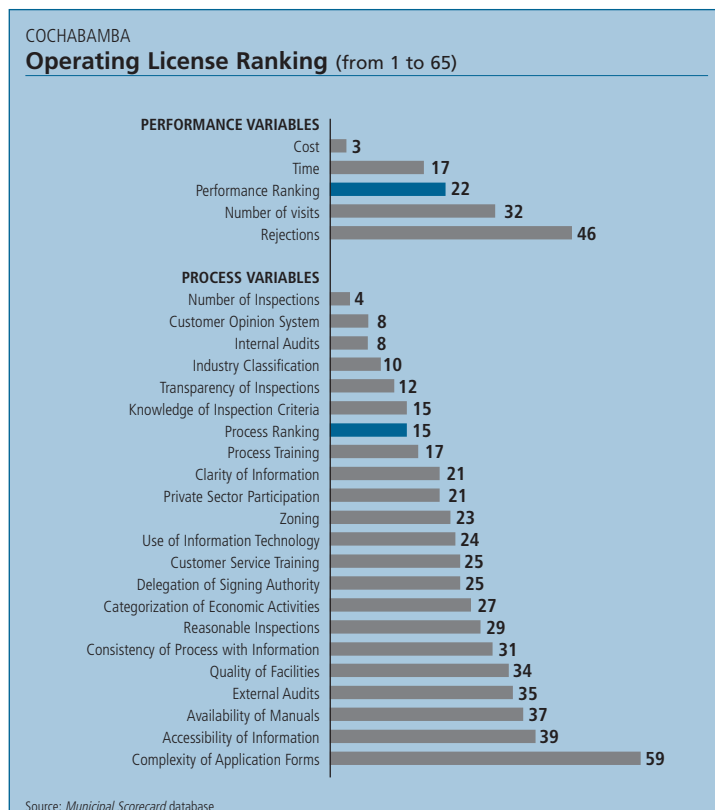

# Municipal Scorecard

Regional Ranking	
Operating License	Construction Permit
<b>18</b>	<b>15</b>

Ranking (out of 65 Municipalities)	Operating License Ranking (from 1 to 65)	Construction Permit Ranking (from 1 to 65)
<b>Total Ranking</b>	<b>18</b>	<b>15</b>
<b>Performance Ranking</b>	<b>22</b>	<b>36</b>
Time	17	20
Cost	3	4
Number of Visits	32	58
Rejections	46	54
<b>Process Ranking</b>	<b>15</b>	<b>10</b>
Information	36	21
Infrastructure	18	36
Tools	19	12
Inspections	17	7
Training	22	9