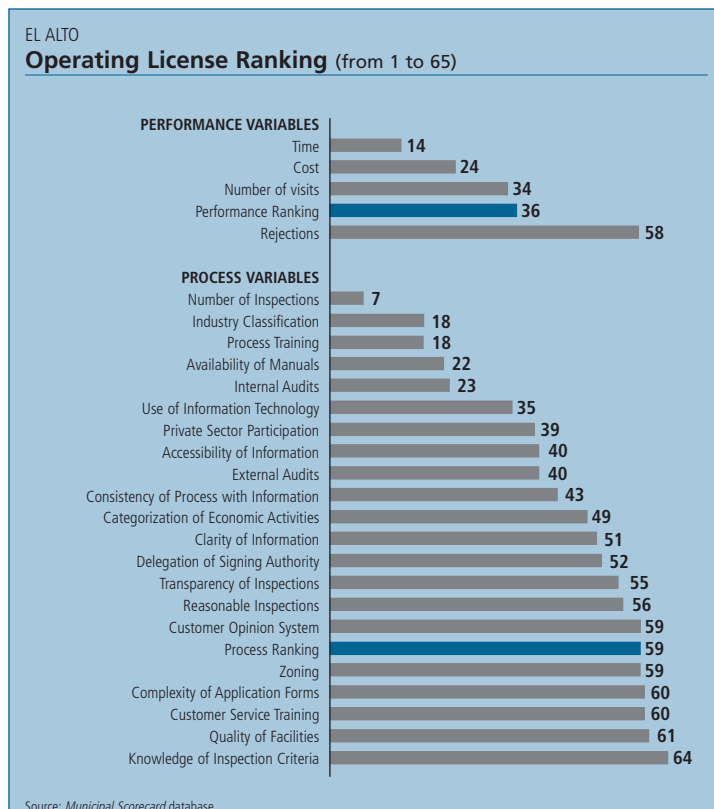

El Alto (La Paz)

Municipal Scorecard

Regional Ranking	
Operating License	Construction Permit
52	50

Ranking (out of 65 Municipalities)	Operating License Ranking (from 1 to 65)	Construction Permit Ranking (from 1 to 65)
Total Ranking	52	50
Performance Ranking	36	39
Time	14	46
Cost	24	43
Number of Visits	34	43
Rejections	58	36
Process Ranking	59	55
Information	55	52
Infrastructure	59	58
Tools	47	45
Inspections	53	59
Training	46	31

Municipality Indicators	Municipality	Department / State / Province
Population (in thousands)	800.27	2630.38
Urban Population	99.60%	66.05%
Human Development Index	0.638	0.631