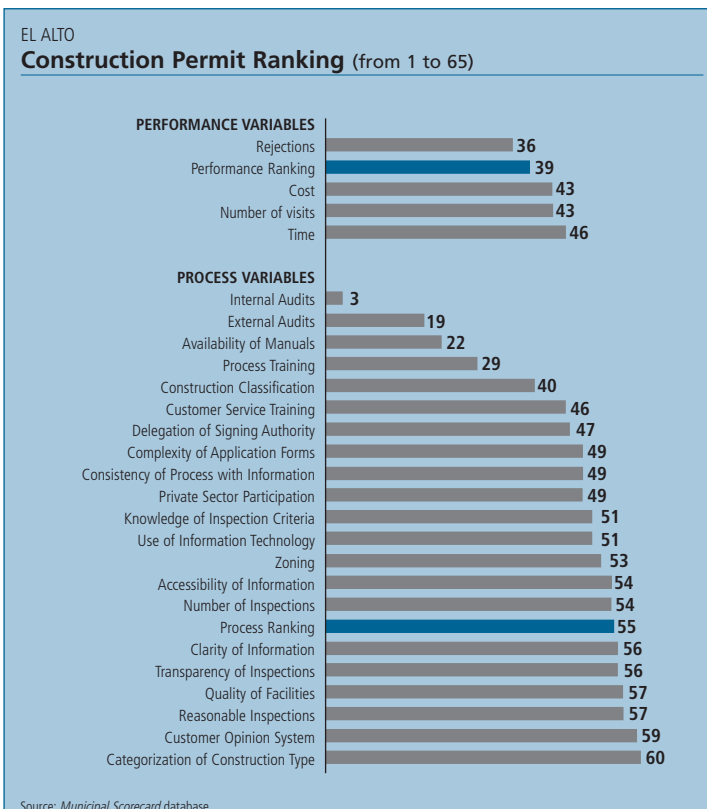

El Alto (La Paz)

Municipal Scorecard

Regional Ranking	
Operating License	Construction Permit
52	50

Ranking (out of 65 Municipalities)	Operating License Ranking (from 1 to 65)	Construction Permit Ranking (from 1 to 65)
Total Ranking	52	50
Performance Ranking	36	39
Time	14	46
Cost	24	43
Number of Visits	34	43
Rejections	58	36
Process Ranking	59	55
Information	55	52
Infrastructure	59	58
Tools	47	45
Inspections	53	59
Training	46	31

Municipality Indicators	Municipality	Department / State / Province
Population (in thousands)	800.27	2630.38
Urban Population	99.60%	66.05%
Human Development Index	0.638	0.631