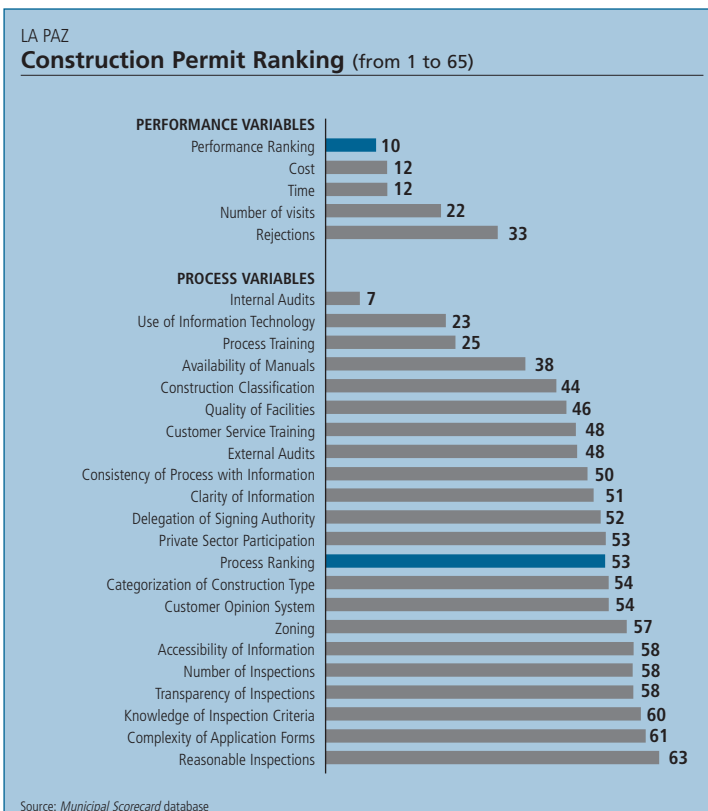

# Municipal Scorecard

Regional Ranking	
Operating License	Construction Permit
<b>16</b>	<b>40</b>

Ranking (out of 65 Municipalities)	Operating License Ranking (from 1 to 65)	Construction Permit Ranking (from 1 to 65)
<b>Total Ranking</b>	<b>16</b>	<b>40</b>
<b>Performance Ranking</b>	<b>3</b>	<b>10</b>
Time	13	12
Cost	1	12
Number of Visits	16	22
Rejections	22	33
<b>Process Ranking</b>	<b>29</b>	<b>53</b>
Information	13	58
Infrastructure	20	46
Tools	59	44
Inspections	33	63
Training	37	39