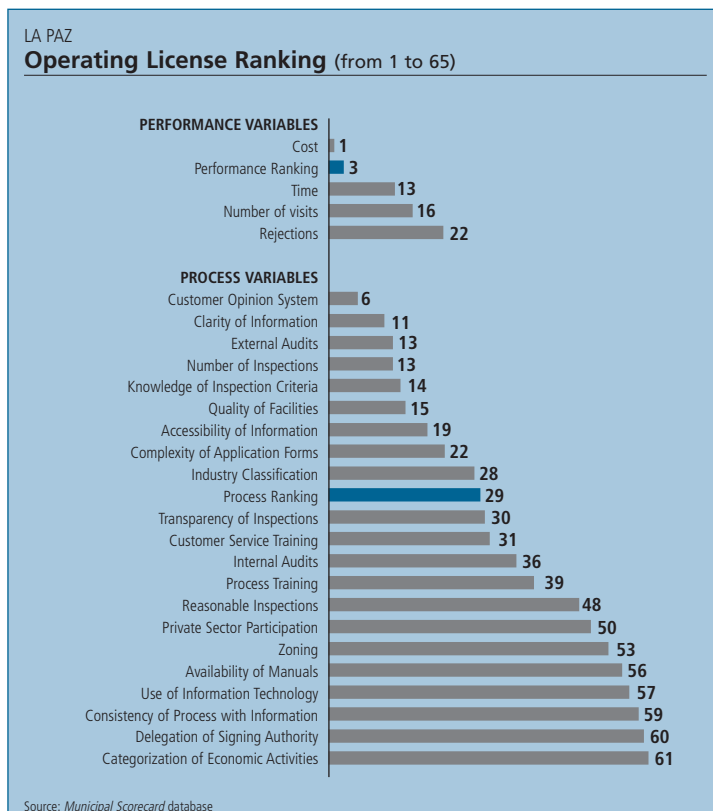

# Municipal Scorecard

Regional Ranking	
Operating License	Construction Permit
<b>16</b>	<b>40</b>

Ranking (out of 65 Municipalities)	Operating License Ranking (from 1 to 65)	Construction Permit Ranking (from 1 to 65)
<b>Total Ranking</b>	<b>16</b>	<b>40</b>
<b>Performance Ranking</b>	<b>3</b>	<b>10</b>
Time	13	12
Cost	1	12
Number of Visits	16	22
Rejections	22	33
<b>Process Ranking</b>	<b>29</b>	<b>53</b>
Information	13	58
Infrastructure	20	46
Tools	59	44
Inspections	33	63
Training	37	39