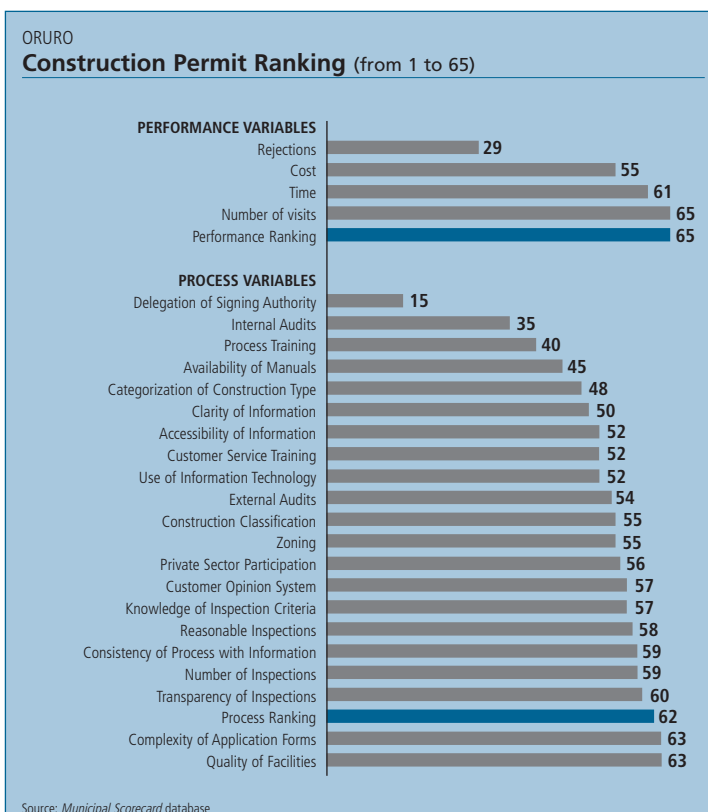

Oruro (Oruro)

Municipal Scorecard

Regional Ranking	
Operating License	Construction Permit
63	65

Ranking (out of 65 Municipalities)	Operating License Ranking (from 1 to 65)	Construction Permit Ranking (from 1 to 65)
Total Ranking	63	65
Performance Ranking	62	65
Time	63	61
Cost	15	55
Number of Visits	64	65
Rejections	52	29
Process Ranking	62	62
Information	42	60
Infrastructure	65	61
Tools	38	50
Inspections	41	62
Training	63	49