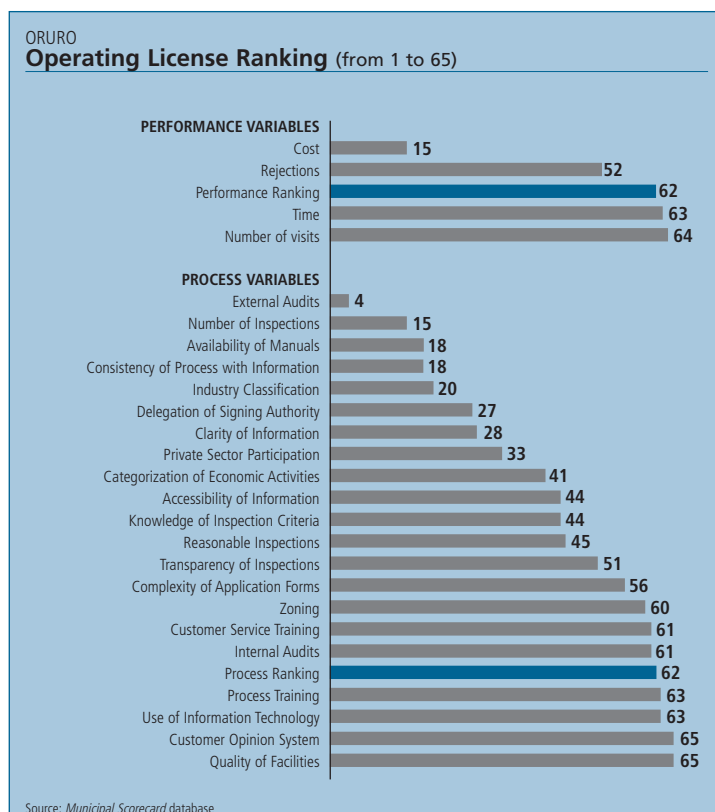

Oruro (Oruro)

Municipal Scorecard

Regional Ranking	
Operating License	Construction Permit
63	65

Ranking (out of 65 Municipalities)	Operating License Ranking (from 1 to 65)	Construction Permit Ranking (from 1 to 65)
Total Ranking	63	65
Performance Ranking	62	65
Time	63	61
Cost	15	55
Number of Visits	64	65
Rejections	52	29
Process Ranking	62	62
Information	42	60
Infrastructure	65	61
Tools	38	50
Inspections	41	62
Training	63	49

Municipality Indicators	Municipality	Department / State / Province
Population (in thousands)	216.93	433.48
Urban Population	93.30%	60.25%
Human Development Index	0.685	0.618