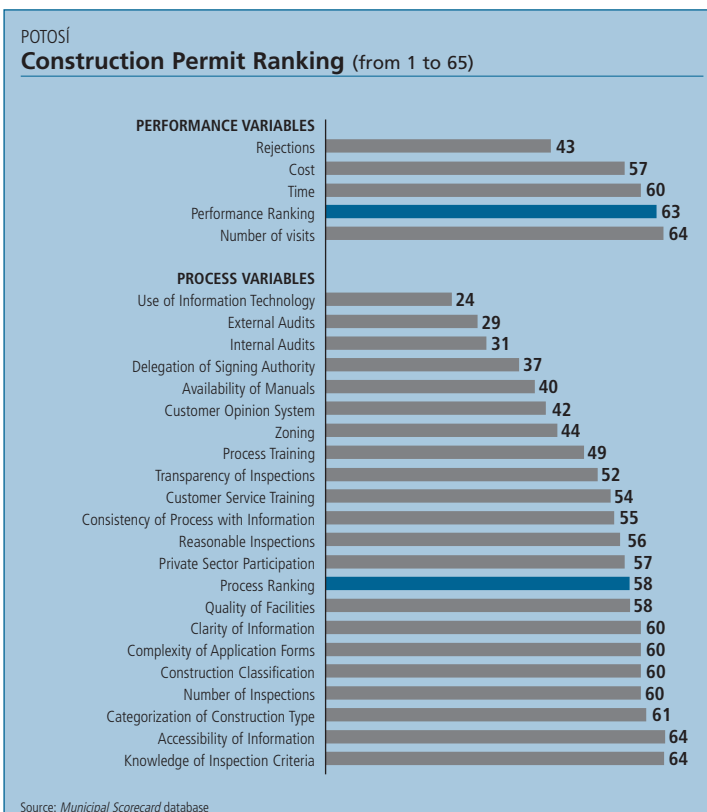

Potosí (Potosí)

Municipal Scorecard

Regional Ranking	
Operating License	Construction Permit
44	64

Ranking (out of 65 Municipalities)	Operating License Ranking (from 1 to 65)	Construction Permit Ranking (from 1 to 65)
Total Ranking	44	64
Performance Ranking	39	63
Time	25	60
Cost	20	57
Number of Visits	59	64
Rejections	35	43
Process Ranking	48	58
Information	44	65
Infrastructure	56	48
Tools	37	46
Inspections	27	57
Training	54	50

Municipality Indicators	Municipality	Department / State / Province
Population (in thousands)	160.54	768.20
Urban Population	91.70%	33.72%
Human Development Index	0.666	0.514