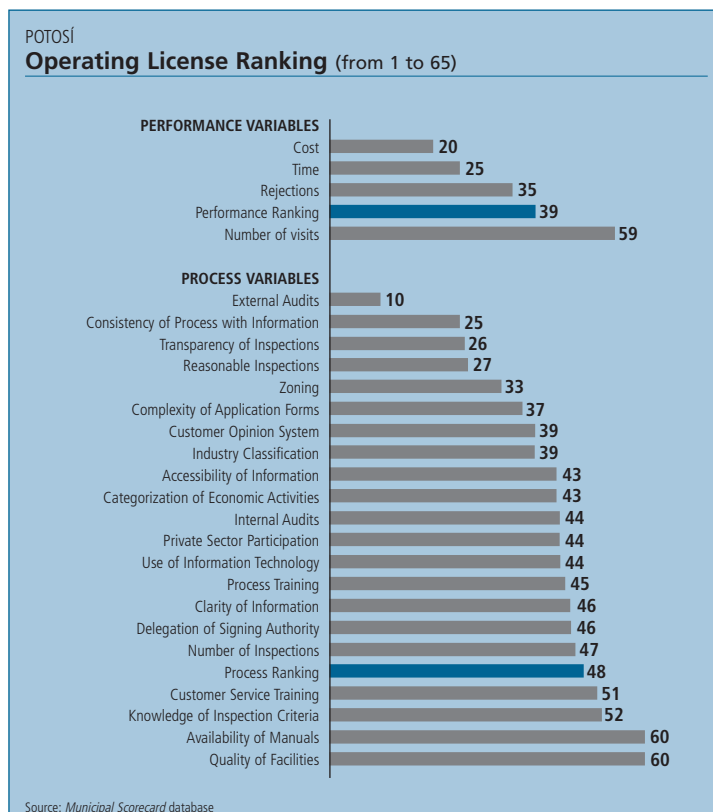

Potosí (Potosí)

Municipal Scorecard

Regional Ranking	
Operating License	Construction Permit
44	64

Ranking (out of 65 Municipalities)	Operating License Ranking (from 1 to 65)	Construction Permit Ranking (from 1 to 65)
Total Ranking	44	64
Performance Ranking	39	63
Time	25	60
Cost	20	57
Number of Visits	59	64
Rejections	35	43
Process Ranking	48	58
Information	44	65
Infrastructure	56	48
Tools	37	46
Inspections	27	57
Training	54	50

Municipality Indicators	Municipality	Department / State / Province
Population (in thousands)	160.54	768.20
Urban Population	91.70%	33.72%
Human Development Index	0.666	0.514