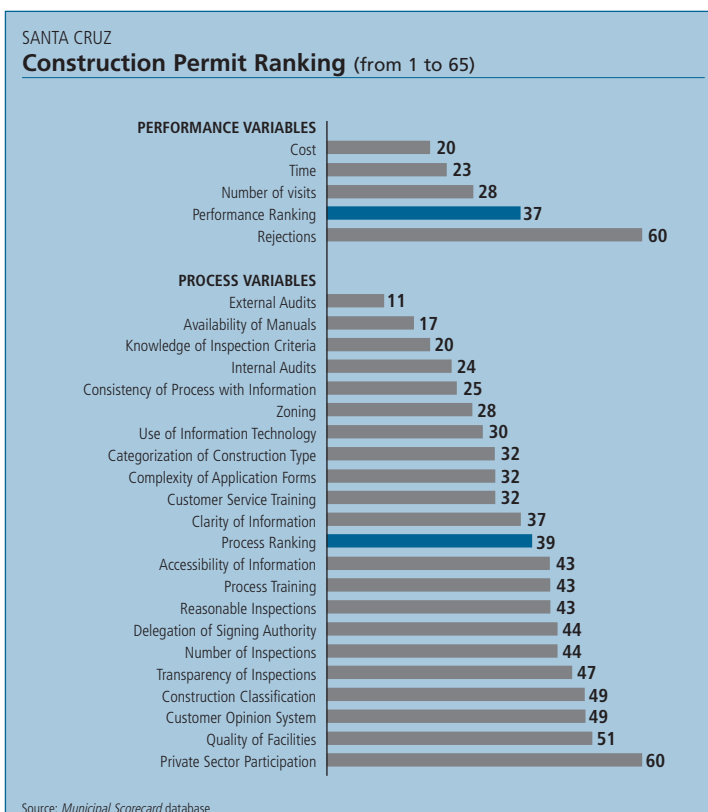

Santa Cruz (Santa Cruz)

Municipal Scorecard

Regional Ranking	
Operating License	Construction Permit
28	35

Ranking (out of 65 Municipalities)	Operating License Ranking (from 1 to 65)	Construction Permit Ranking (from 1 to 65)
Total Ranking	28	35
Performance Ranking	19	37
Time	18	23
Cost	4	20
Number of Visits	42	28
Rejections	41	60
Process Ranking	33	39
Information	62	28
Infrastructure	36	50
Tools	30	27
Inspections	6	43
Training	23	26