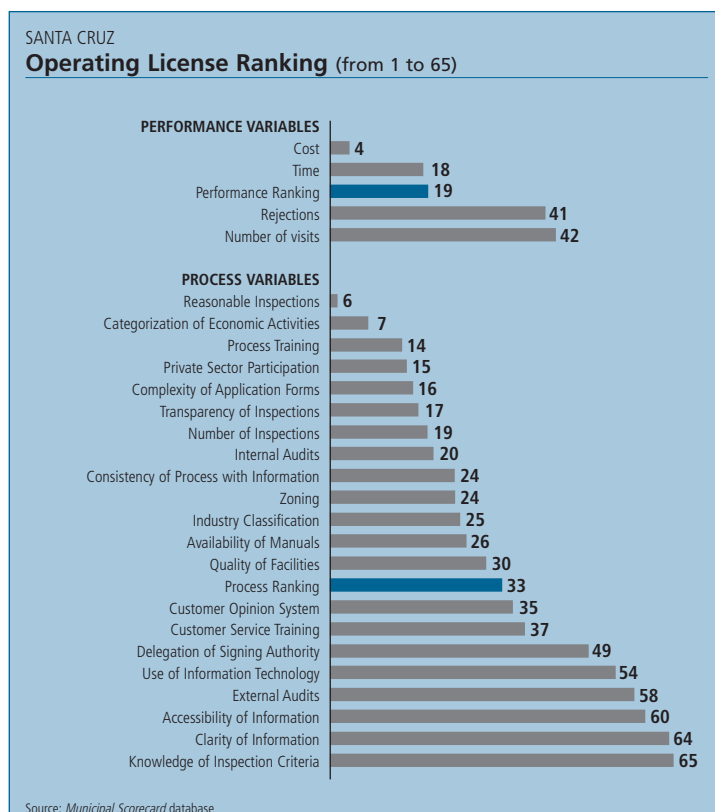

Santa Cruz (Santa Cruz)

Municipal Scorecard

Regional Ranking	
Operating License	Construction Permit
28	35

Ranking (out of 65 Municipalities)	Operating License Ranking (from 1 to 65)	Construction Permit Ranking (from 1 to 65)
Total Ranking	28	35
Performance Ranking	19	37
Time	18	23
Cost	4	20
Number of Visits	42	28
Rejections	41	60
Process Ranking	33	39
Information	62	28
Infrastructure	36	50
Tools	30	27
Inspections	6	43
Training	23	26

Municipality Indicators	Municipality	Department / State / Province
Population (in thousands)	1372.36	2388.80
Urban Population	98.30%	76.16%
Human Development Index	0.739	0.689