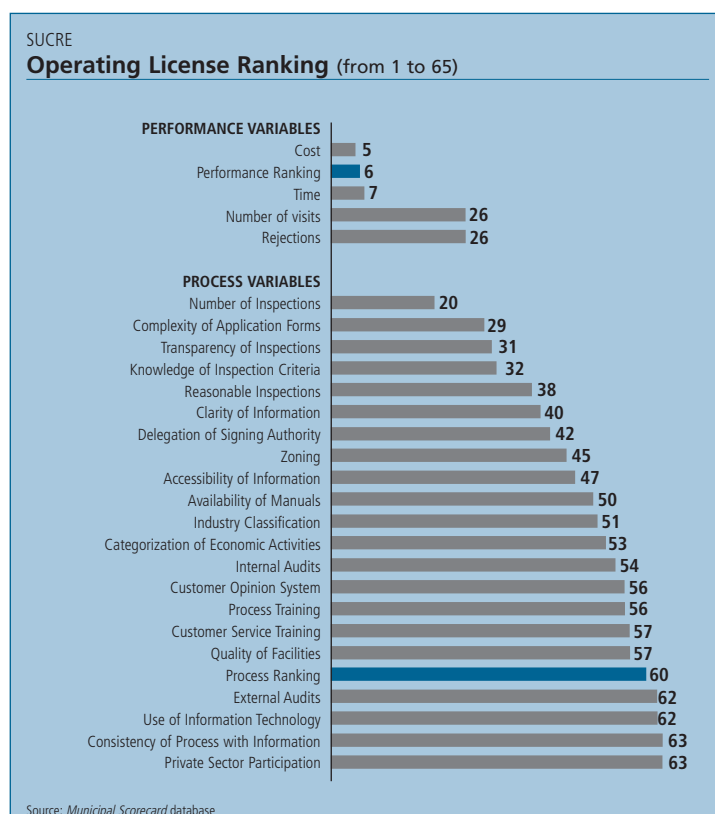

# Sucre (Chuquisaca)

## Municipal Scorecard

Regional Ranking	
Operating License	Construction Permit
<b>35</b>	<b>48</b>

Ranking (out of 65 Municipalities)	Operating License Ranking (from 1 to 65)	Construction Permit Ranking (from 1 to 65)
<b>Total Ranking</b>	<b>35</b>	<b>48</b>
<b>Performance Ranking</b>	<b>6</b>	<b>19</b>
Time	7	41
Cost	5	2
Number of Visits	26	32
Rejections	26	15
<b>Process Ranking</b>	<b>60</b>	<b>59</b>
Information	39	57
Infrastructure	63	55
Tools	62	41
Inspections	31	60
Training	58	54