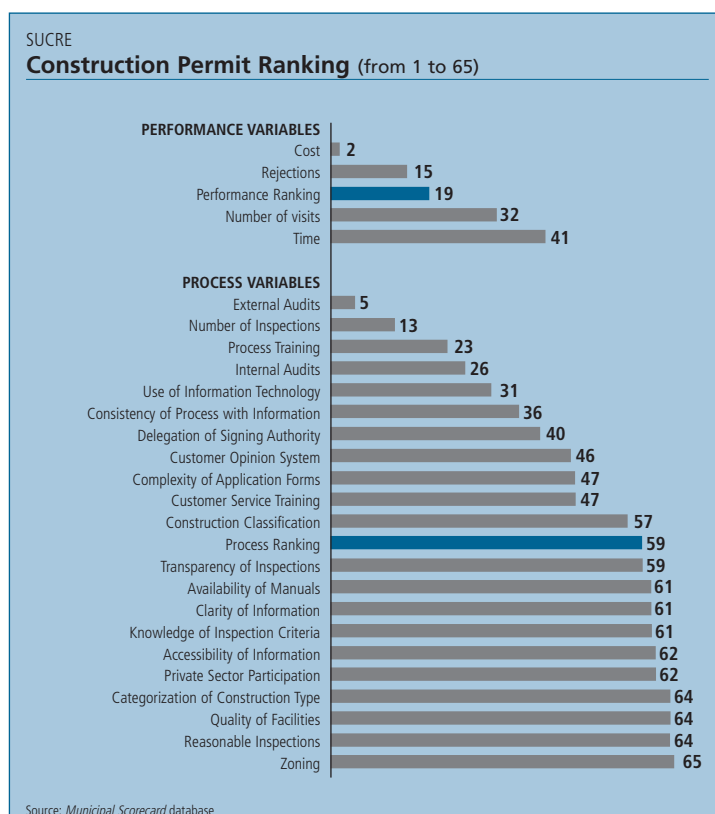

# Sucre (Chuquisaca)

## Municipal Scorecard

Regional Ranking	
Operating License	Construction Permit
<b>35</b>	<b>48</b>

Ranking (out of 65 Municipalities)	Operating License Ranking (from 1 to 65)	Construction Permit Ranking (from 1 to 65)
<b>Total Ranking</b>	<b>35</b>	<b>48</b>
<b>Performance Ranking</b>	<b>6</b>	<b>19</b>
Time	7	41
Cost	5	2
Number of Visits	26	32
Rejections	26	15
<b>Process Ranking</b>	<b>60</b>	<b>59</b>
Information	39	57
Infrastructure	63	55
Tools	62	41
Inspections	31	60
Training	58	54