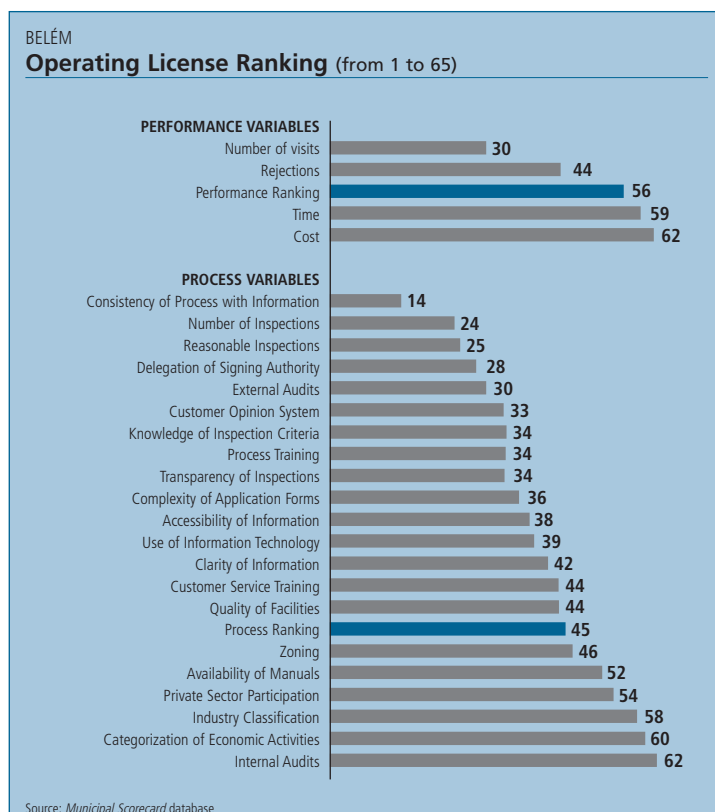

# Municipal Scorecard

Regional Ranking	
Operating License	Construction Permit
<b>56</b>	<b>30</b>

Ranking (out of 65 Municipalities)	Operating License Ranking (from 1 to 65)	Construction Permit Ranking (from 1 to 65)
<b>Total Ranking</b>	<b>56</b>	<b>30</b>
<b>Performance Ranking</b>	<b>56</b>	<b>50</b>
Time	59	49
Cost	62	63
Number of Visits	30	12
Rejections	44	34
<b>Process Ranking</b>	<b>45</b>	<b>17</b>
Information	38	41
Infrastructure	37	11
Tools	60	23
Inspections	32	16
Training	41	18