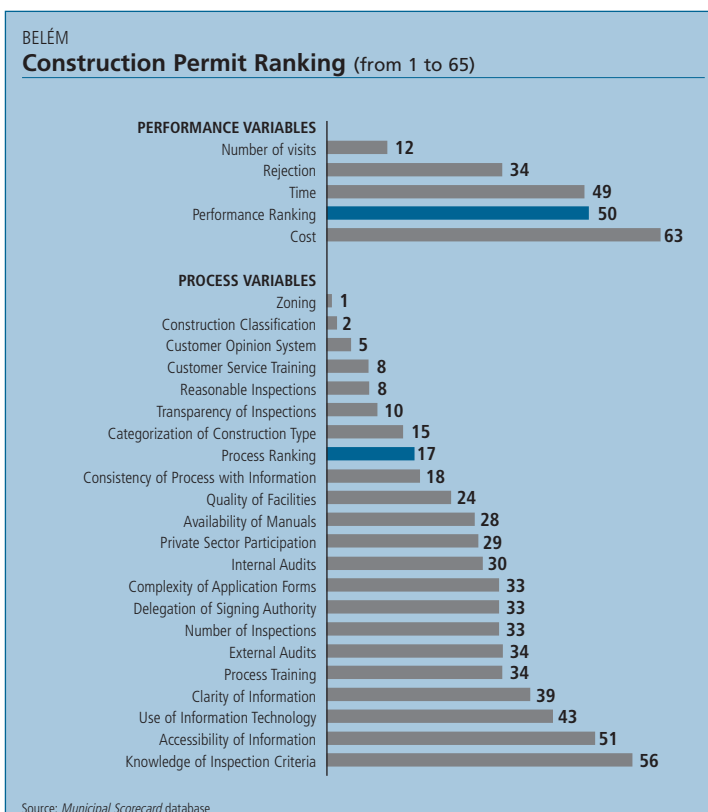

# Municipal Scorecard

Regional Ranking	
Operating License	Construction Permit
<b>56</b>	<b>30</b>

Ranking (out of 65 Municipalities)	Operating License Ranking (from 1 to 65)	Construction Permit Ranking (from 1 to 65)
<b>Total Ranking</b>	<b>56</b>	<b>30</b>
<b>Performance Ranking</b>	<b>56</b>	<b>50</b>
Time	59	49
Cost	62	63
Number of Visits	30	12
Rejections	44	34
<b>Process Ranking</b>	<b>45</b>	<b>17</b>
Information	38	41
Infrastructure	37	11
Tools	60	23
Inspections	32	16
Training	41	18