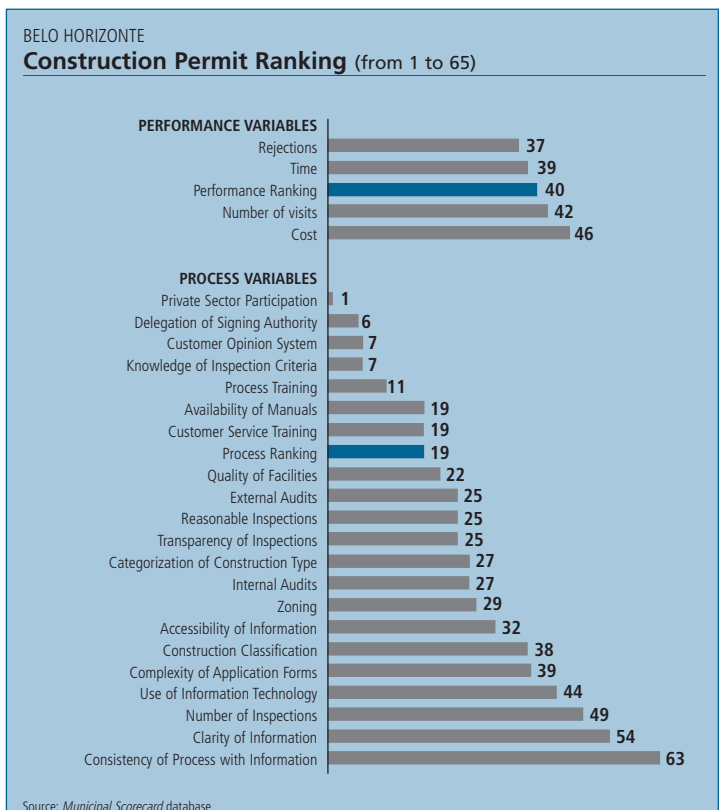

Belo Horizonte (Minas Gerais)

Municipal Scorecard

Regional Ranking	
Operating License	Construction Permit
42	28

Ranking (out of 65 Municipalities)	Operating License Ranking (from 1 to 65)	Construction Permit Ranking (from 1 to 65)
Total Ranking	42	28
Performance Ranking	44	40
Time	60	39
Cost	29	46
Number of Visits to the Municipality	31	42
Rejections	43	37
Process Ranking	44	19
Information	63	45
Infrastructure	31	14
Tools	39	25
Inspections	37	26
Training	15	12