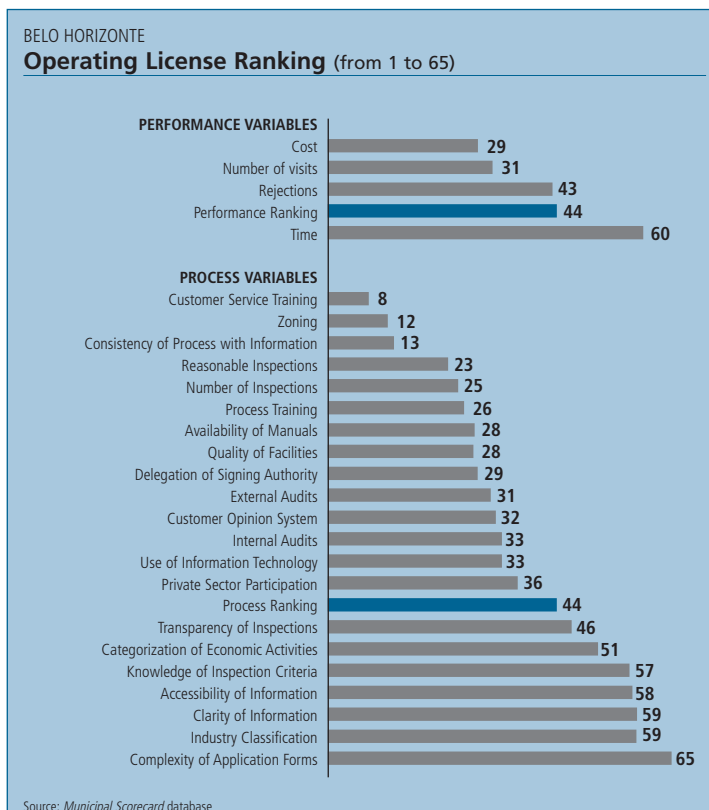

Belo Horizonte (Minas Gerais)

Municipal Scorecard

Regional Ranking	
Operating License	Construction Permit
42	28

Ranking (out of 65 Municipalities)	Operating License Ranking (from 1 to 65)	Construction Permit Ranking (from 1 to 65)
Total Ranking	42	28
Performance Ranking	44	40
Time	60	39
Cost	29	46
Number of Visits to the Municipality	31	42
Rejections	43	37
Process Ranking	44	19
Information	63	45
Infrastructure	31	14
Tools	39	25
Inspections	37	26
Training	15	12

Municipality Indicators	Municipality	Department / State / Province
Population (in thousands)	2238.53	17891.49
Urban Population	100.00%	82.00%
Human Development Index	0.839	0.773