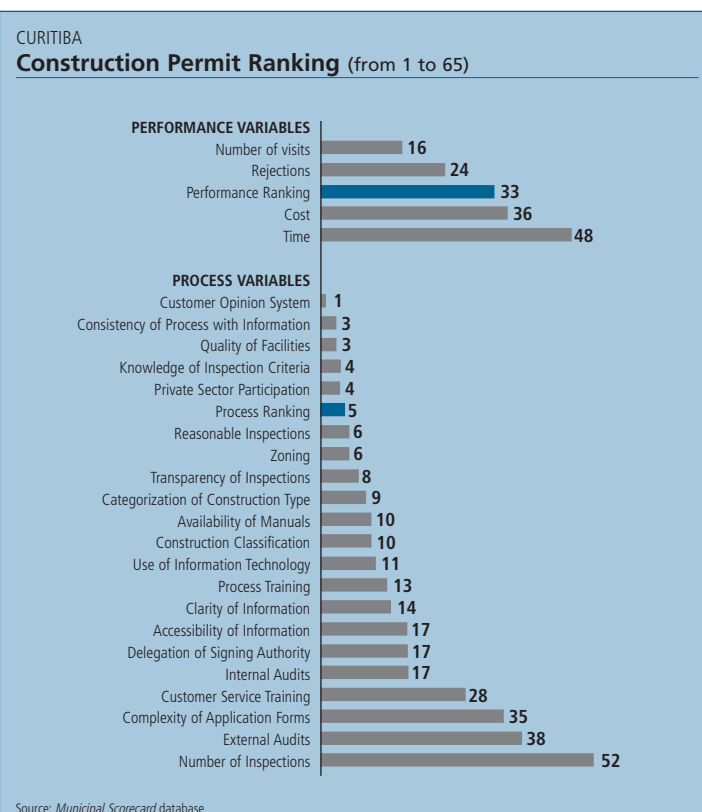

Curitiba (Paraná)

Municipal Scorecard

Regional Ranking	
Operating License	Construction Permit
22	7

Ranking (out of 65 Municipalities)	Operating License Ranking (from 1 to 65)	Construction Permit Ranking (from 1 to 65)
Total Ranking	22	7
Performance Ranking	43	33
Time	51	48
Cost	31	36
Number of Visits	9	16
Rejections	57	24
Process Ranking	10	5
Information	19	7
Infrastructure	5	1
Tools	11	8
Inspections	20	9
Training	25	14