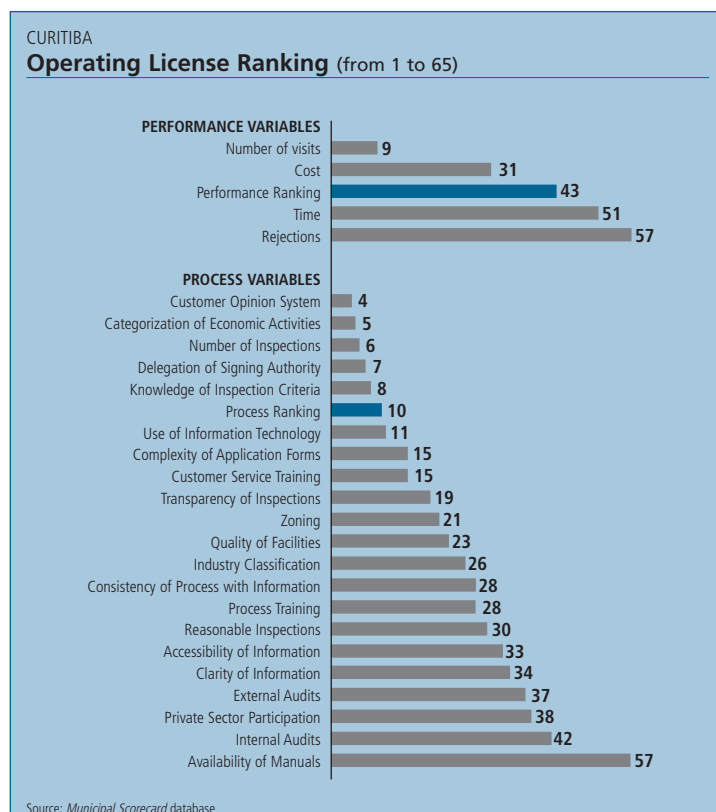

Curitiba (Paraná)

Municipal Scorecard

Regional Ranking	
Operating License	Construction Permit
22	7

Ranking (out of 65 Municipalities)	Operating License Ranking (from 1 to 65)	Construction Permit Ranking (from 1 to 65)
Total Ranking	22	7
Performance Ranking	43	33
Time	51	48
Cost	31	36
Number of Visits	9	16
Rejections	57	24
Process Ranking	10	5
Information	19	7
Infrastructure	5	1
Tools	11	8
Inspections	20	9
Training	25	14

Municipality Indicators	Municipality	Department / State / Province
Population (in thousands)	1587.32	9563.46
Urban Population	100.00%	81.41%
Human Development Index	0.856	0.787