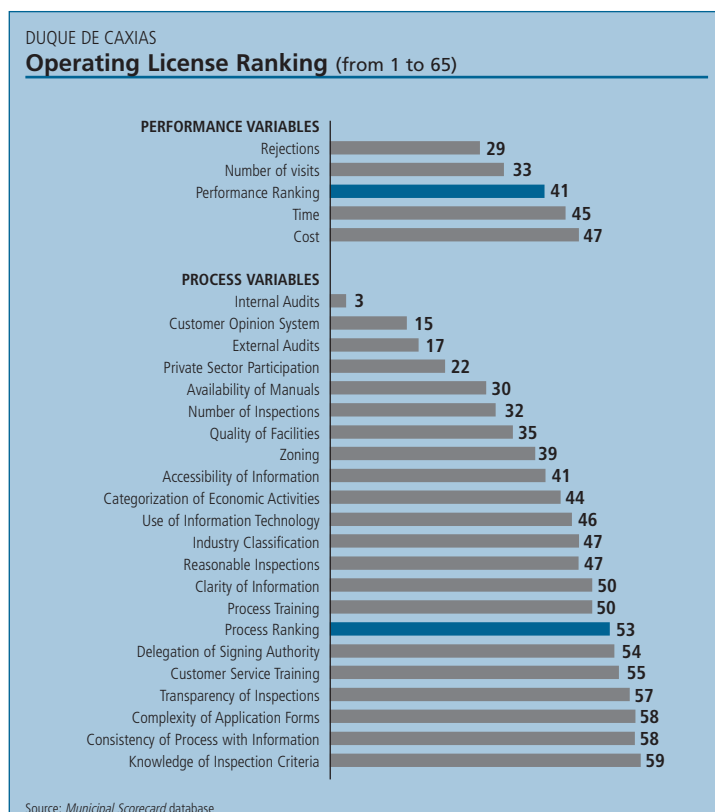

# Duque de Caxias (Rio de Janeiro) Municipal Scorecard

Regional Ranking	
Operating License	Construction Permit
<b>50</b>	<b>20</b>

Ranking (out of 65 Municipalities)	Operating License Ranking (from 1 to 65)	Construction Permit Ranking (from 1 to 65)
<b>Total Ranking</b>	<b>50</b>	<b>20</b>
<b>Performance Ranking</b>	<b>41</b>	<b>23</b>
Time	45	25
Cost	47	29
Number of Visits	33	17
Rejections	29	38
<b>Process Ranking</b>	<b>53</b>	<b>23</b>
Information	54	3
Infrastructure	30	10
Tools	49	36
Inspections	56	42
Training	55	46

Municipality Indicators	Municipality	Department / State / Province
Population (in thousands)	775.46	14391.28
Urban Population	99.60%	96.04%
Human Development Index	0.753	0.807