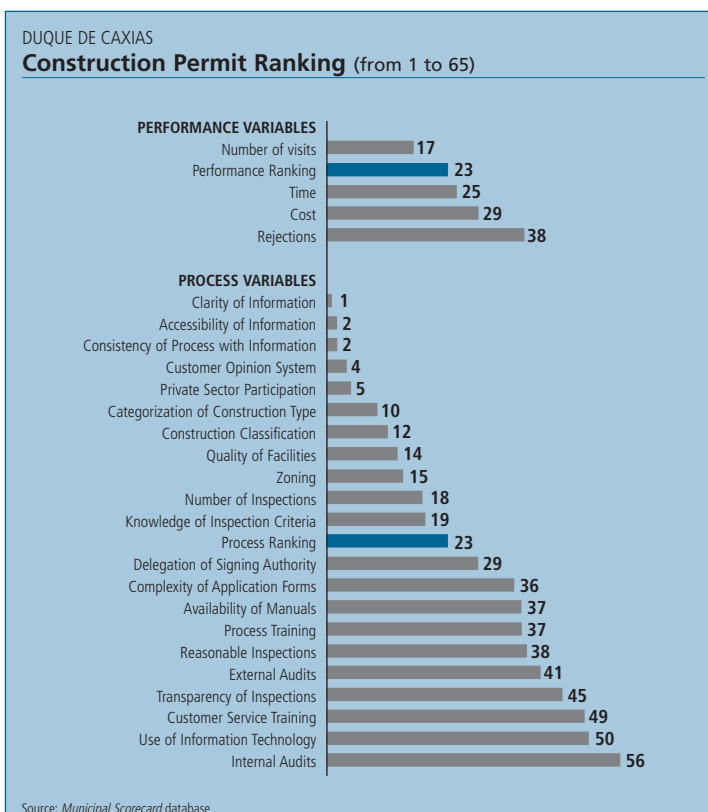

# Duque de Caxias (Rio de Janeiro) Municipal Scorecard

Regional Ranking	
Operating License	Construction Permit
<b>50</b>	<b>20</b>

Ranking (out of 65 Municipalities)	Operating License Ranking (from 1 to 65)	Construction Permit Ranking (from 1 to 65)
<b>Total Ranking</b>	<b>50</b>	<b>20</b>
<b>Performance Ranking</b>	<b>41</b>	<b>23</b>
Time	45	25
Cost	47	29
Number of Visits	33	17
Rejections	29	38
<b>Process Ranking</b>	<b>53</b>	<b>23</b>
Information	54	3
Infrastructure	30	10
Tools	49	36
Inspections	56	42
Training	55	46