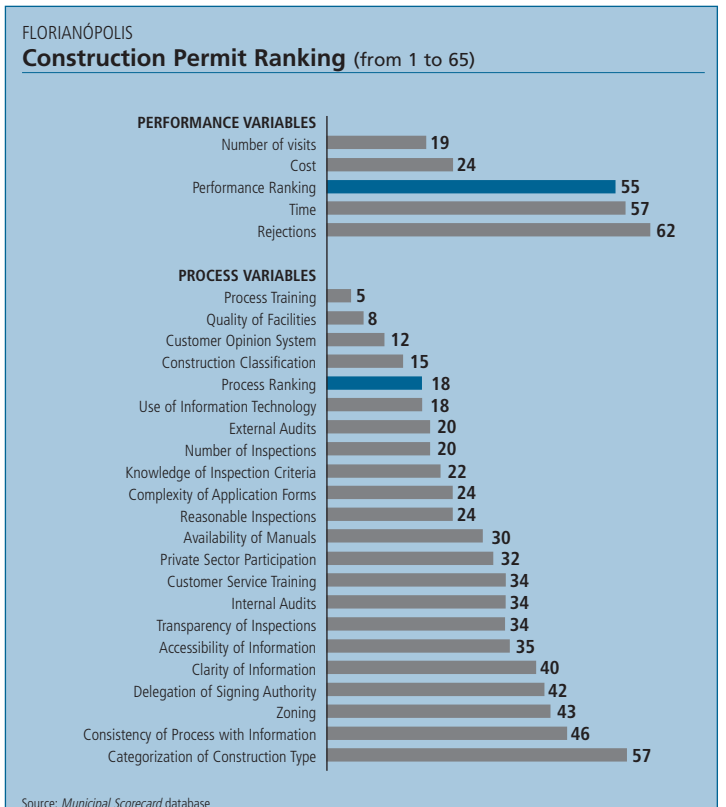

# Municipal Scorecard

| Regional Ranking  |                     |
|-------------------|---------------------|
| Operating License | Construction Permit |
| <b>17</b>         | <b>42</b>           |

| Ranking<br>(out of 65 Municipalities) | Operating License Ranking<br>(from 1 to 65) | Construction Permit Ranking<br>(from 1 to 65) |
|---------------------------------------|---|---|
| <b>Total Ranking</b>                  | <b>17</b>                                   | <b>42</b>                                     |
| <b>Performance Ranking</b>            | <b>26</b>                                   | <b>55</b>                                     |
| Time                                  | 30  | 57  |
| Cost                                  | 34  | 24  |
| Number of Visits                      | 12  | 19  |
| Rejections                            | 42  | 62  |
| <b>Process Ranking</b>                | <b>12</b>                                   | <b>18</b>                                     |
| Information                           | 14  | 38  |
| Infrastructure                        | 9   | 8   |
| Tools                                 | 34  | 32  |
| Inspections                           | 5   | 25  |
| Training                              | 33  | 17  |