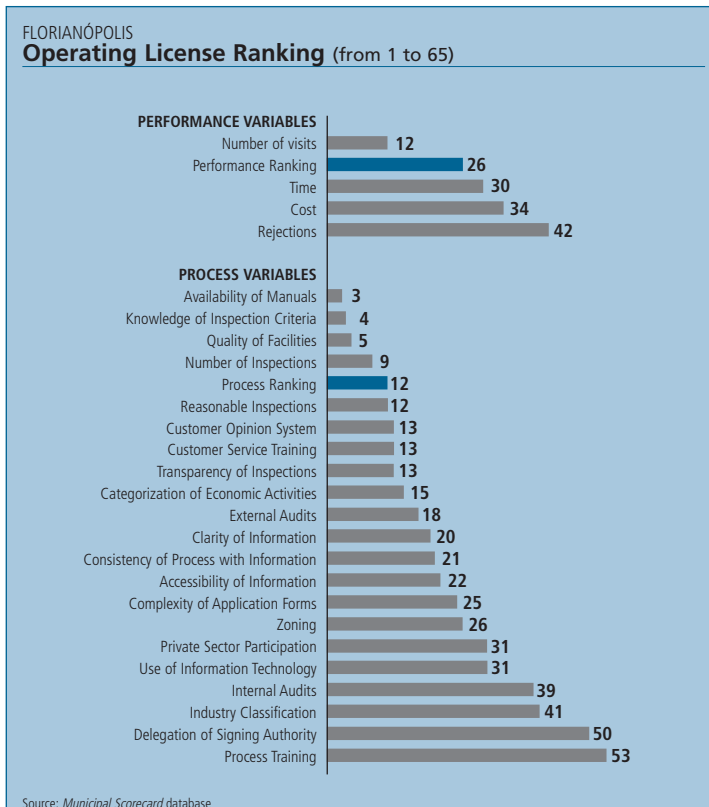

# Municipal Scorecard

| Regional Ranking  |                     |
|-------------------|---------------------|
| Operating License | Construction Permit |
| <b>17</b>         | <b>42</b>           |

| Ranking<br>(out of 65 Municipalities) | Operating License Ranking<br>(from 1 to 65) | Construction Permit Ranking<br>(from 1 to 65) |
|---------------------------------------|---|---|
| <b>Total Ranking</b>                  | <b>17</b>                                   | <b>42</b>                                     |
| <b>Performance Ranking</b>            | <b>26</b>                                   | <b>55</b>                                     |
| Time                                  | 30  | 57  |
| Cost                                  | 34  | 24  |
| Number of Visits                      | 12  | 19  |
| Rejections                            | 42  | 62  |
| <b>Process Ranking</b>                | <b>12</b>                                   | <b>18</b>                                     |
| Information                           | 14  | 38  |
| Infrastructure                        | 9   | 8   |
| Tools                                 | 34  | 32  |
| Inspections                           | 5   | 25  |
| Training                              | 33  | 17  |