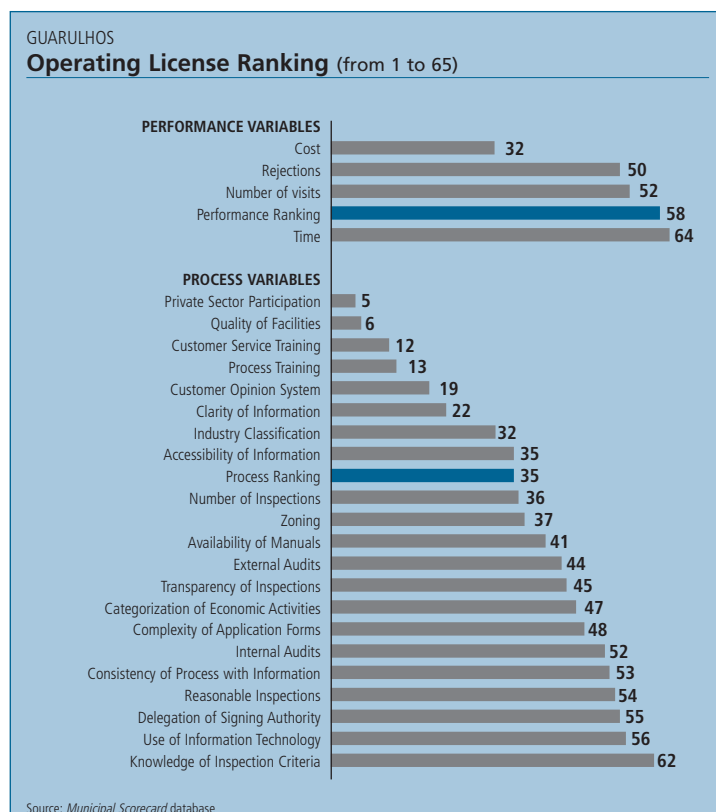

Guarulhos (São Paulo)

Municipal Scorecard

Regional Ranking	
Operating License	Construction Permit
54	27

Ranking (out of 65 Municipalities)	Operating License Ranking (from 1 to 65)	Construction Permit Ranking (from 1 to 65)
Total Ranking	54	27
Performance Ranking	58	32
Time	64	47
Cost	32	48
Number of Visits	52	20
Rejections	50	5
Process Ranking	35	29
Information	47	24
Infrastructure	23	13
Tools	50	37
Inspections	54	22
Training	11	38

Municipality Indicators	Municipality	Department / State / Province
Population (in thousands)	1072.72	37032.40
Urban Population	97.85%	93.41%
Human Development Index	0.798	0.820