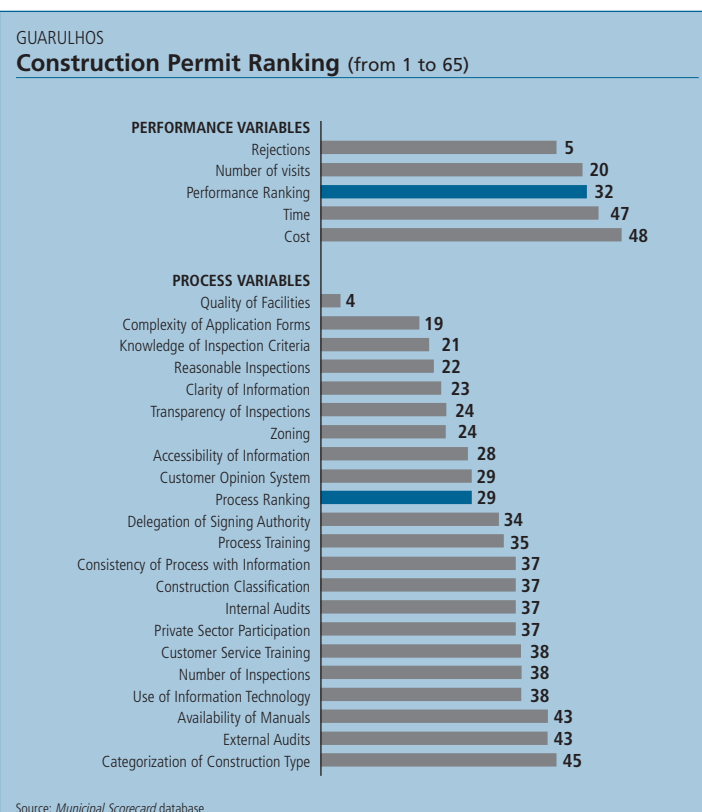

Guarulhos (São Paulo)

Municipal Scorecard

Regional Ranking	
Operating License	Construction Permit
54	27

Ranking (out of 65 Municipalities)	Operating License Ranking (from 1 to 65)	Construction Permit Ranking (from 1 to 65)
Total Ranking	54	27
Performance Ranking	58	32
Time	64	47
Cost	32	48
Number of Visits	52	20
Rejections	50	5
Process Ranking	35	29
Information	47	24
Infrastructure	23	13
Tools	50	37
Inspections	54	22
Training	11	38