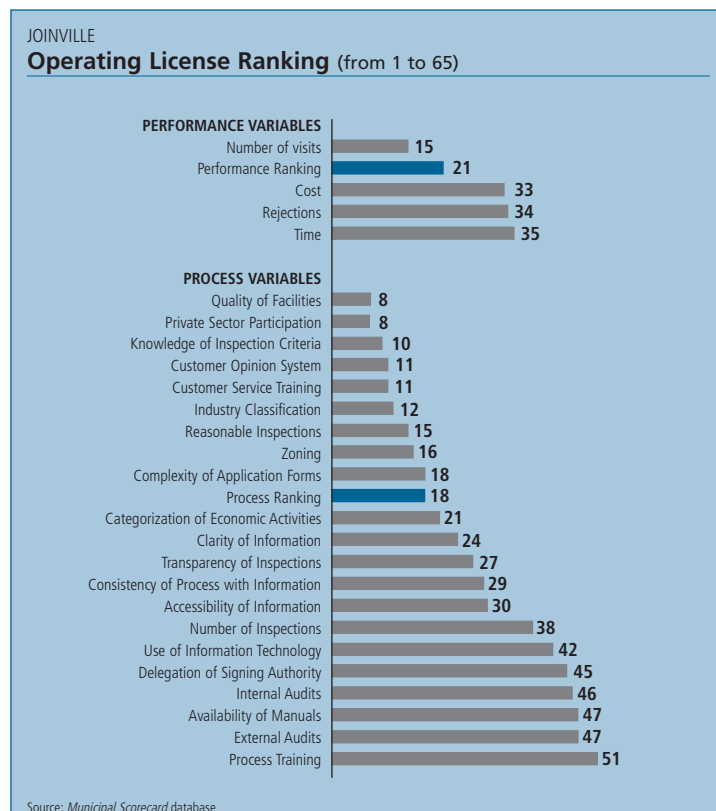

Joinville (Santa Catarina)

Municipal Scorecard

Regional Ranking	
Operating License	Construction Permit
19	22

Ranking (out of 65 Municipalities)	Operating License Ranking (from 1 to 65)	Construction Permit Ranking (from 1 to 65)
Total Ranking	19	22
Performance Ranking	21	21
Time	35	24
Cost	33	33
Number of Visits	15	38
Rejections	34	12
Process Ranking	18	27
Information	17	43
Infrastructure	13	3
Tools	22	24
Inspections	23	32
Training	34	40

Municipality Indicators	Municipality	Department / State / Province
Population (in thousands)	429.60	5356.36
Urban Population	96.59%	78.75%
Human Development Index	0.857	0.822