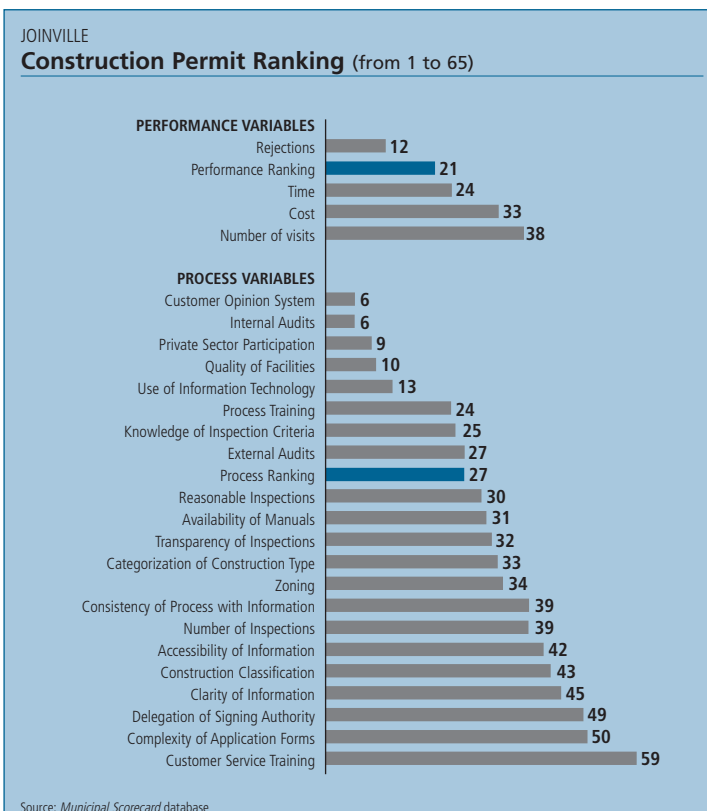

Joinville (Santa Catarina)

Municipal Scorecard

Regional Ranking	
Operating License	Construction Permit
19	22

Ranking (out of 65 Municipalities)	Operating License Ranking (from 1 to 65)	Construction Permit Ranking (from 1 to 65)
Total Ranking	19	22
Performance Ranking	21	21
Time	35	24
Cost	33	33
Number of Visits	15	38
Rejections	34	12
Process Ranking	18	27
Information	17	43
Infrastructure	13	3
Tools	22	24
Inspections	23	32
Training	34	40