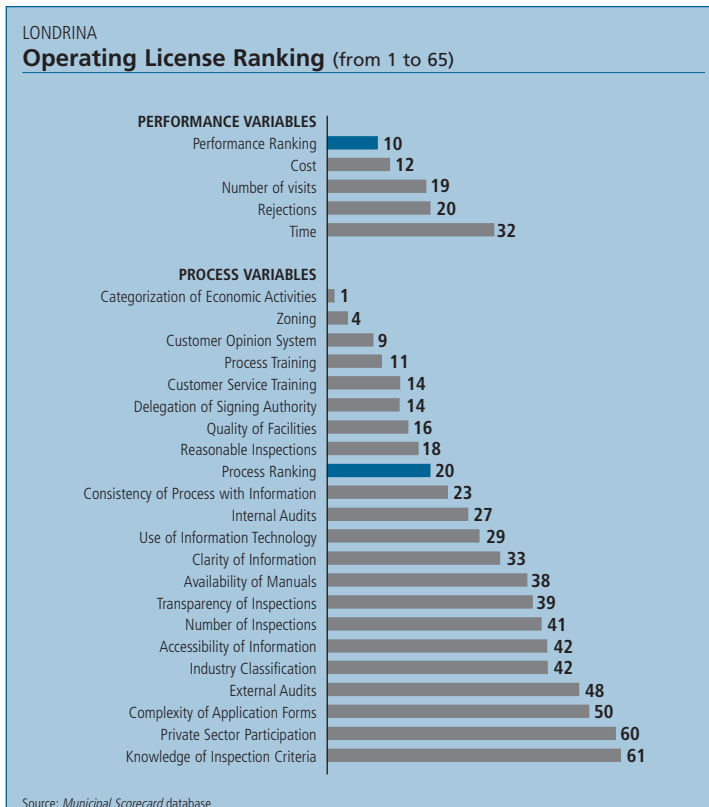

Londrina (Paraná)

Municipal Scorecard

Regional Ranking	
Operating License	Construction Permit
13	37

Ranking (out of 65 Municipalities)	Operating License Ranking (from 1 to 65)	Construction Permit Ranking (from 1 to 65)
Total Ranking	13	37
Performance Ranking	10	22
Time	32	27
Cost	12	28
Number of Visits	19	23
Rejections	20	28
Process Ranking	20	44
Information	52	61
Infrastructure	11	43
Tools	20	43
Inspections	30	35
Training	10	43