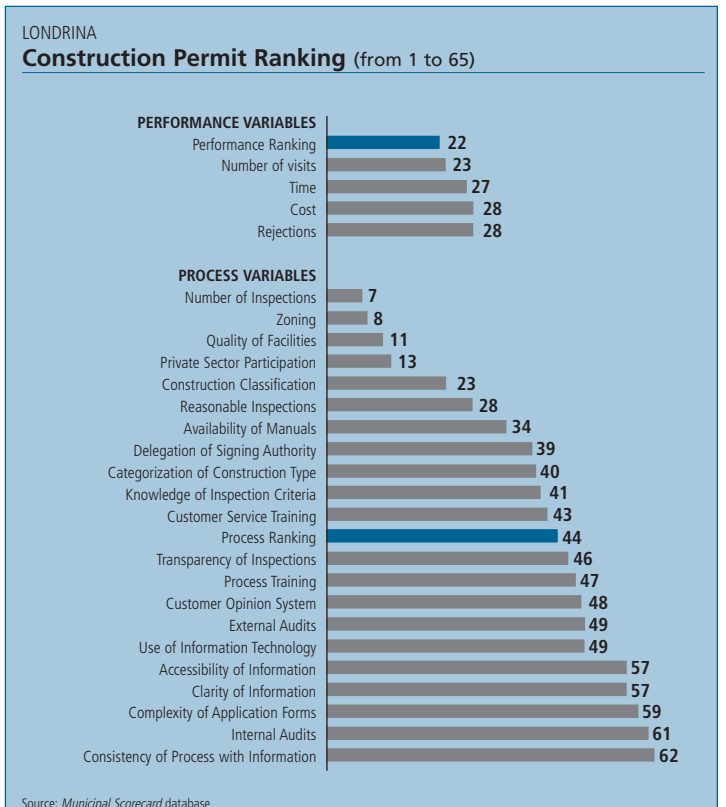

Londrina (Paraná)

Municipal Scorecard

Regional Ranking	
Operating License	Construction Permit
13	37

Ranking (out of 65 Municipalities)	Operating License Ranking (from 1 to 65)	Construction Permit Ranking (from 1 to 65)
Total Ranking	13	37
Performance Ranking	10	22
Time	32	27
Cost	12	28
Number of Visits	19	23
Rejections	20	28
Process Ranking	20	44
Information	52	61
Infrastructure	11	43
Tools	20	43
Inspections	30	35
Training	10	43