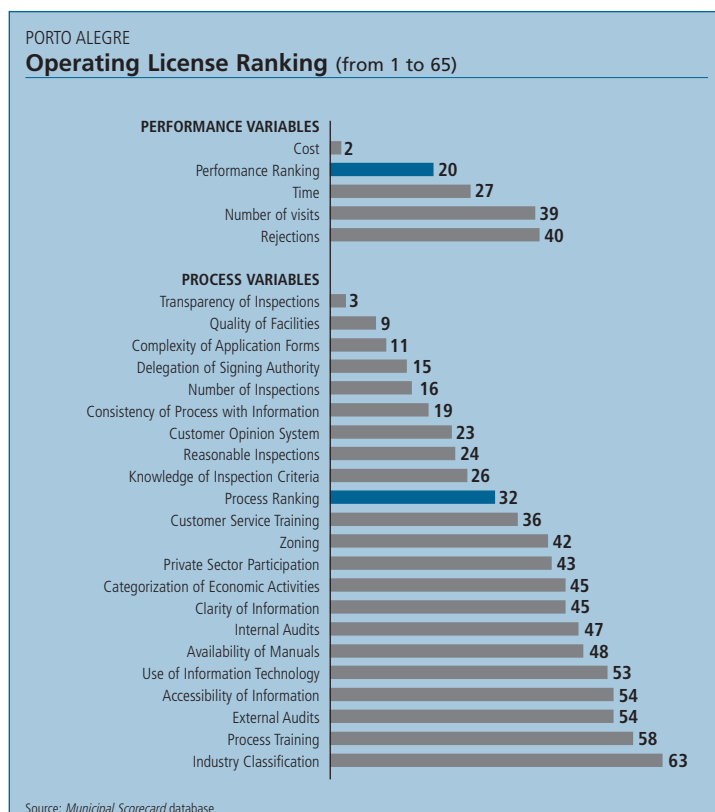

Porto Alegre (Rio Grande do Sul)

Municipal Scorecard

Regional Ranking	
Operating License	Construction Permit
29	53

Ranking (out of 65 Municipalities)	Operating License Ranking (from 1 to 65)	Construction Permit Ranking (from 1 to 65)
Total Ranking	29	53
Performance Ranking	20	61
Time	27	62
Cost	2	8
Number of Visits	39	55
Rejections	40	65
Process Ranking	32	36
Information	34	26
Infrastructure	25	27
Tools	51	28
Inspections	3	37
Training	50	37