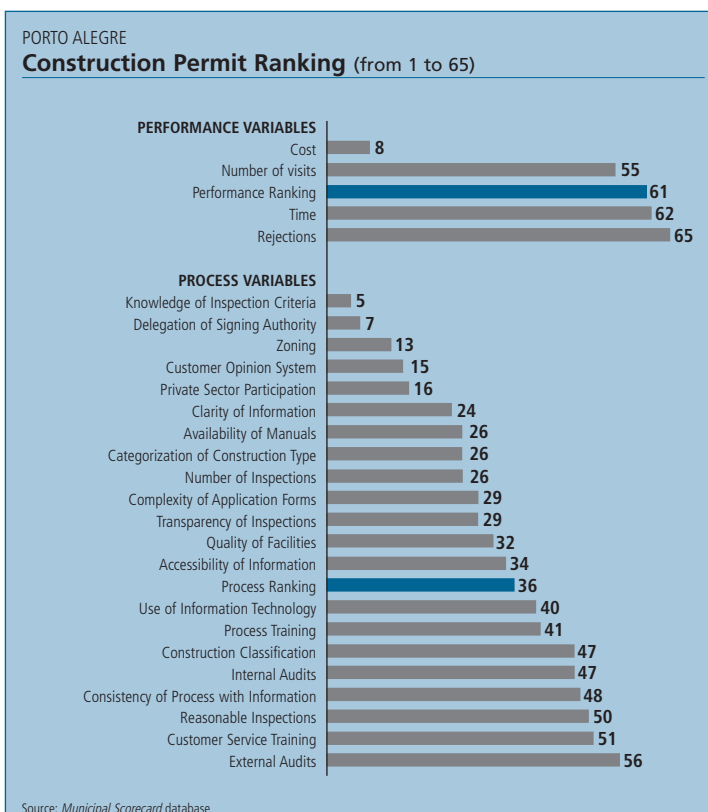

Porto Alegre (Rio Grande do Sul)

Municipal Scorecard

Regional Ranking	
Operating License	Construction Permit
29	53

Ranking (out of 65 Municipalities)	Operating License Ranking (from 1 to 65)	Construction Permit Ranking (from 1 to 65)
Total Ranking	29	53
Performance Ranking	20	61
Time	27	62
Cost	2	8
Number of Visits	39	55
Rejections	40	65
Process Ranking	32	36
Information	34	26
Infrastructure	25	27
Tools	51	28
Inspections	3	37
Training	50	37