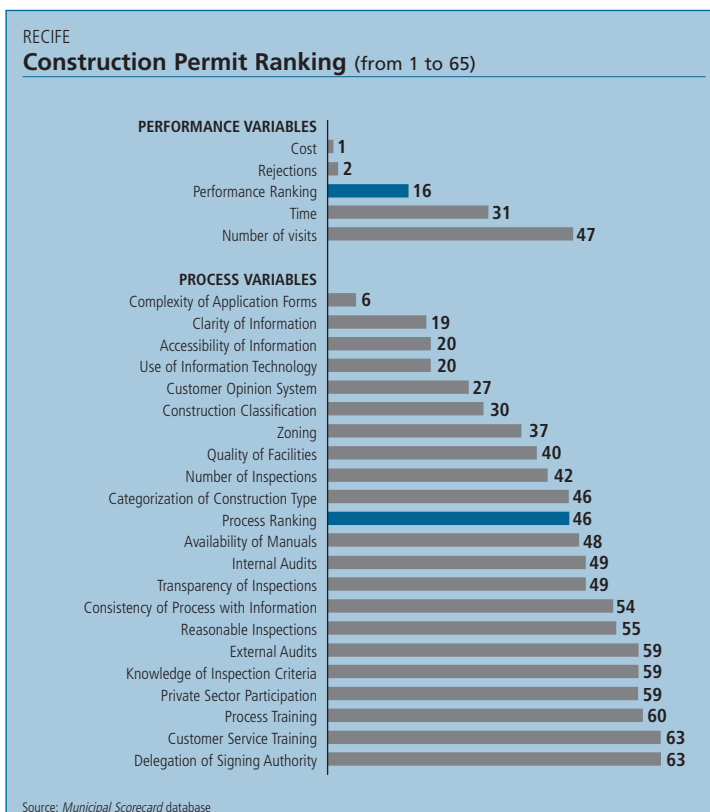

Recife (Pernambuco)

Municipal Scorecard

Regional Ranking	
Operating License	Construction Permit
55	36

Ranking (out of 65 Municipalities)	Operating License Ranking (from 1 to 65)	Construction Permit Ranking (from 1 to 65)
Total Ranking	55	36
Performance Ranking	61	16
Time	33	31
Cost	59	1
Number of Visits	61	47
Rejections	60	2
Process Ranking	31	46
Information	46	30
Infrastructure	4	29
Tools	27	52
Inspections	43	55
Training	44	60