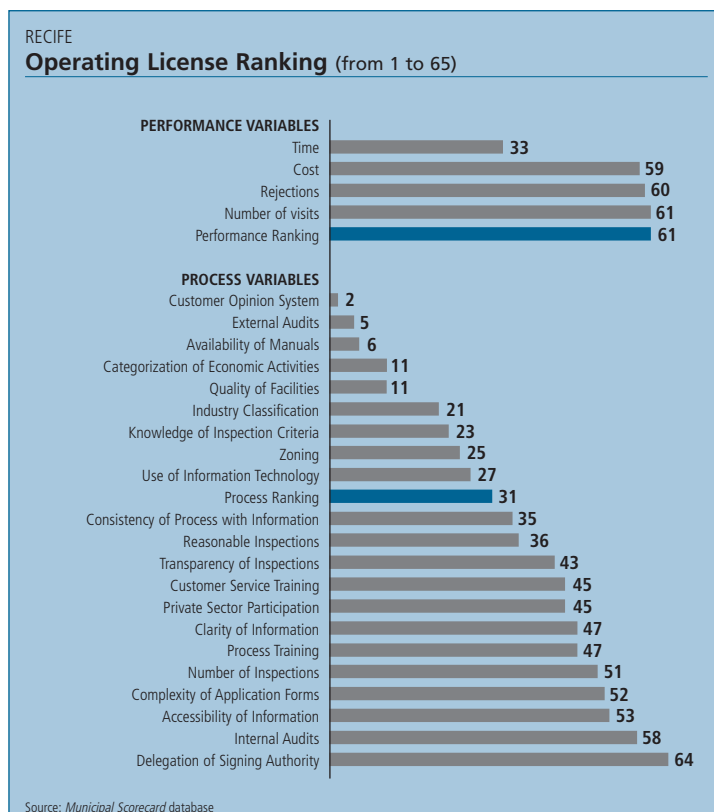

Recife (Pernambuco)

Municipal Scorecard

Regional Ranking	
Operating License	Construction Permit
55	36

Ranking (out of 65 Municipalities)	Operating License Ranking (from 1 to 65)	Construction Permit Ranking (from 1 to 65)
Total Ranking	55	36
Performance Ranking	61	16
Time	33	31
Cost	59	1
Number of Visits	61	47
Rejections	60	2
Process Ranking	31	46
Information	46	30
Infrastructure	4	29
Tools	27	52
Inspections	43	55
Training	44	60

Municipality Indicators	Municipality	Department / State / Province
Population (in thousands)	1422.91	7918.34
Urban Population	100.00%	76.51%
Human Development Index	0.797	0.705