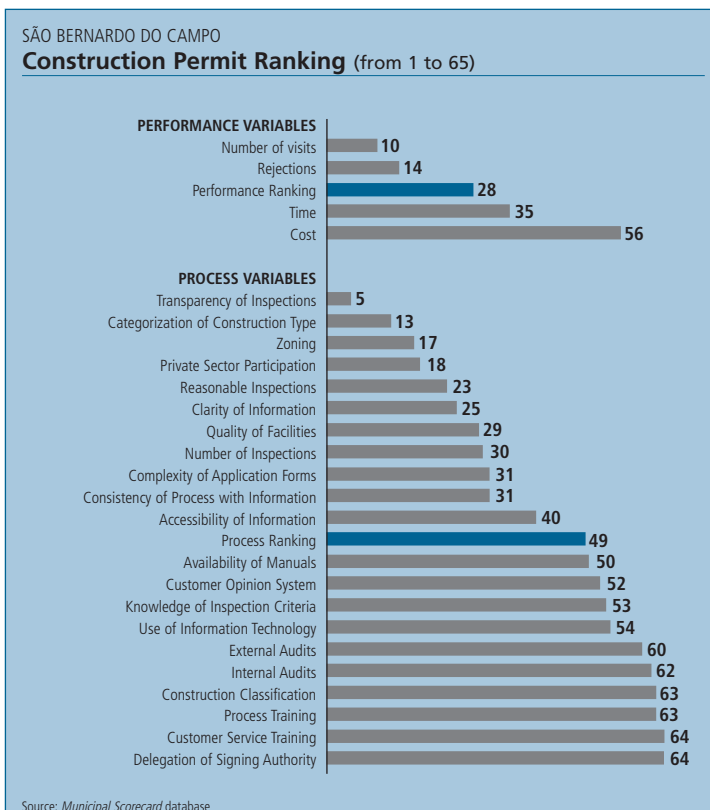

# Municipal Scorecard

Regional Ranking	
Operating License	Construction Permit
<b>27</b>	<b>44</b>

Ranking (out of 65 Municipalities)	Operating License Ranking (from 1 to 65)	Construction Permit Ranking (from 1 to 65)
<b>Total Ranking</b>	<b>27</b>	<b>44</b>
<b>Performance Ranking</b>	<b>40</b>	<b>28</b>
Time	54	35
Cost	22	56
Number of Visits	25	10
Rejections	59	14
<b>Process Ranking</b>	<b>16</b>	<b>49</b>
Information	24	37
Infrastructure	12	49
Tools	21	63
Inspections	15	14
Training	36	61