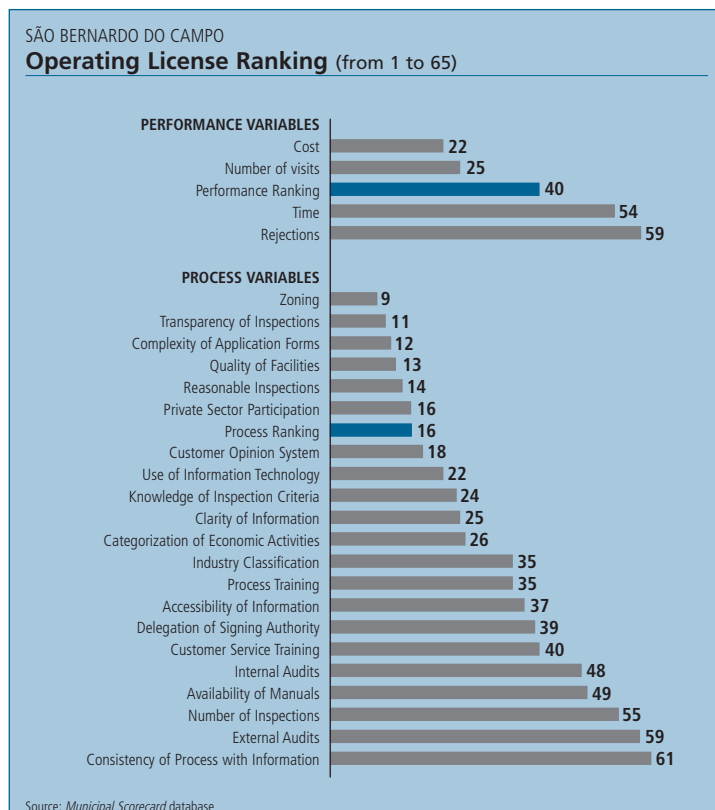

# Municipal Scorecard

Regional Ranking	
Operating License	Construction Permit
<b>27</b>	<b>44</b>

Ranking (out of 65 Municipalities)	Operating License Ranking (from 1 to 65)	Construction Permit Ranking (from 1 to 65)
<b>Total Ranking</b>	<b>27</b>	<b>44</b>
<b>Performance Ranking</b>	<b>40</b>	<b>28</b>
Time	54	35
Cost	22	56
Number of Visits	25	10
Rejections	59	14
<b>Process Ranking</b>	<b>16</b>	<b>49</b>
Information	24	37
Infrastructure	12	49
Tools	21	63
Inspections	15	14
Training	36	61