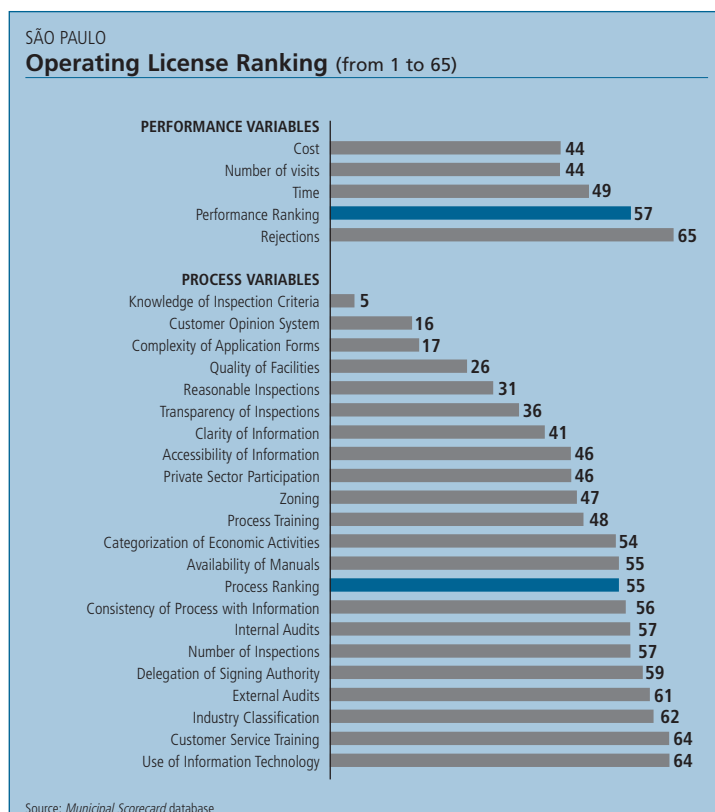

São Paulo (São Paulo)

Municipal Scorecard

Regional Ranking	
Operating License	Construction Permit
59	29

Ranking (out of 65 Municipalities)	Operating License Ranking (from 1 to 65)	Construction Permit Ranking (from 1 to 65)
Total Ranking	59	29
Performance Ranking	57	35
Time	49	43
Cost	44	30
Number of Visits	44	31
Rejections	65	51
Process Ranking	55	34
Information	22	23
Infrastructure	40	33
Tools	65	51
Inspections	34	52
Training	62	8