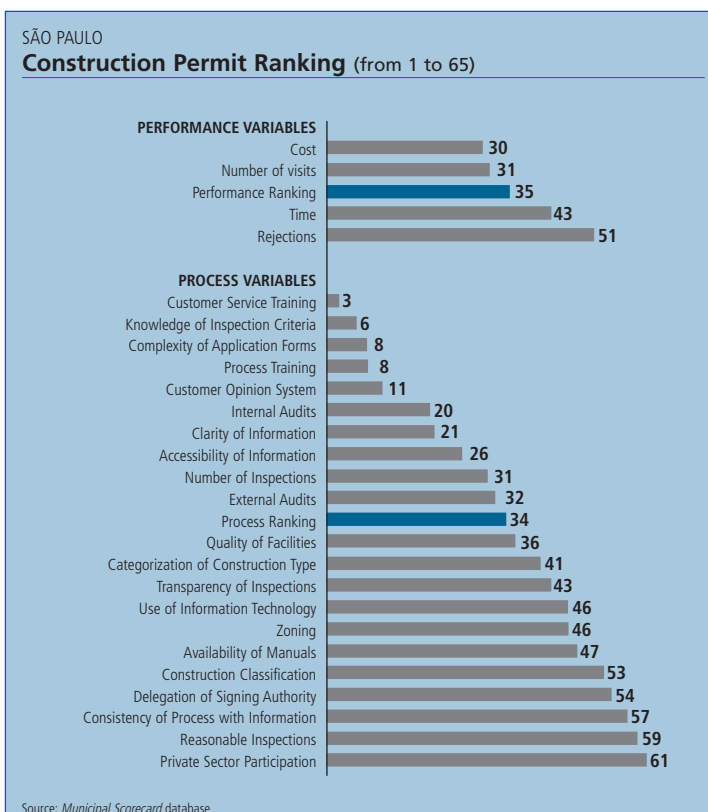

São Paulo (São Paulo)

Municipal Scorecard

Regional Ranking	
Operating License	Construction Permit
59	29

Ranking (out of 65 Municipalities)	Operating License Ranking (from 1 to 65)	Construction Permit Ranking (from 1 to 65)
Total Ranking	59	29
Performance Ranking	57	35
Time	49	43
Cost	44	30
Number of Visits	44	31
Rejections	65	51
Process Ranking	55	34
Information	22	23
Infrastructure	40	33
Tools	65	51
Inspections	34	52
Training	62	8