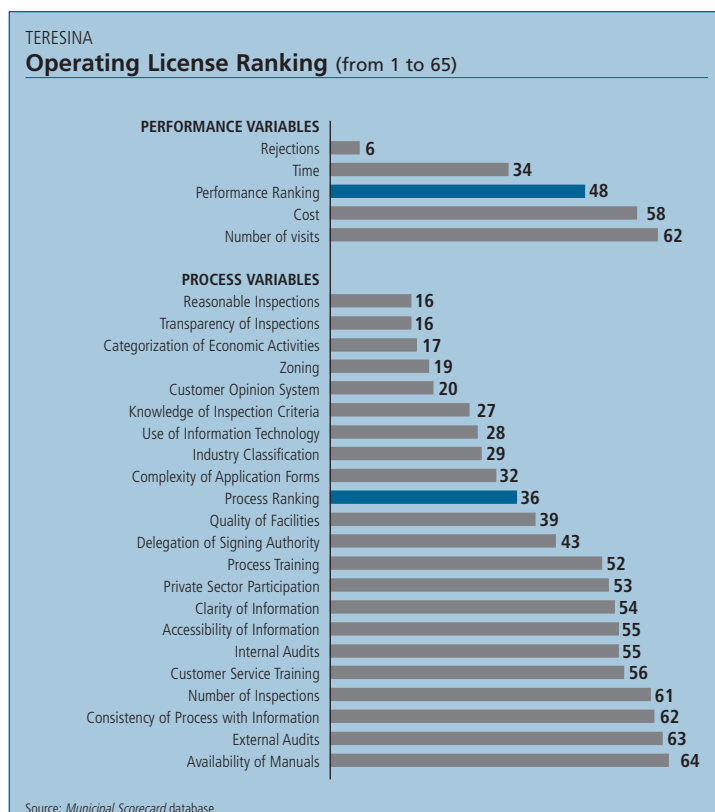

Teresina (Piauí)

Municipal Scorecard

Regional Ranking	
Operating License	Construction Permit
43	56

Ranking (out of 65 Municipalities)	Operating License Ranking (from 1 to 65)	Construction Permit Ranking (from 1 to 65)
Total Ranking	43	56
Performance Ranking	48	56
Time	34	44
Cost	58	64
Number of Visits	62	41
Rejections	6	10
Process Ranking	36	47
Information	48	36
Infrastructure	28	25
Tools	26	56
Inspections	18	53
Training	57	62