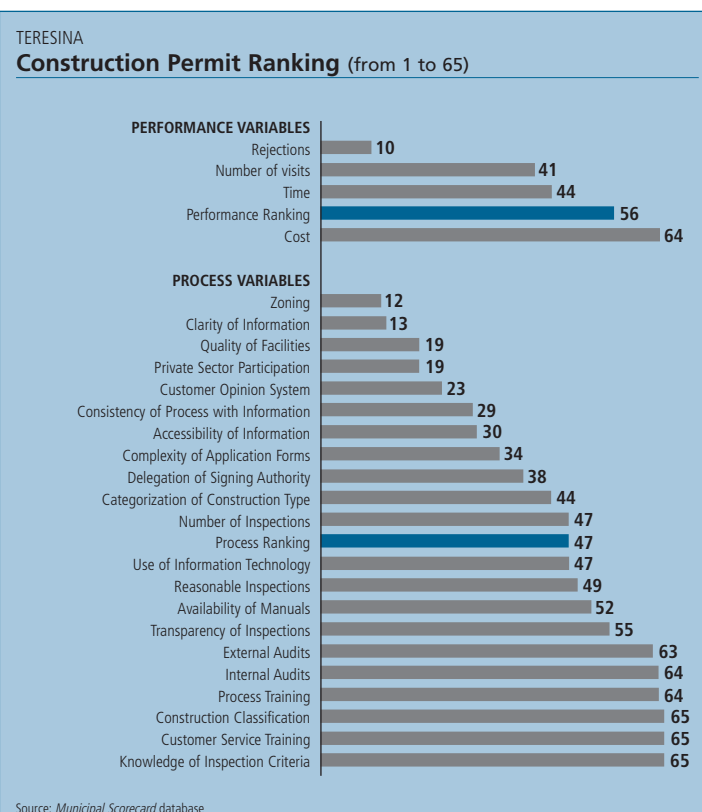

Teresina (Piauí)

Municipal Scorecard

Regional Ranking	
Operating License	Construction Permit
43	56

Ranking (out of 65 Municipalities)	Operating License Ranking (from 1 to 65)	Construction Permit Ranking (from 1 to 65)
Total Ranking	43	56
Performance Ranking	48	56
Time	34	44
Cost	58	64
Number of Visits	62	41
Rejections	6	10
Process Ranking	36	47
Information	48	36
Infrastructure	28	25
Tools	26	56
Inspections	18	53
Training	57	62