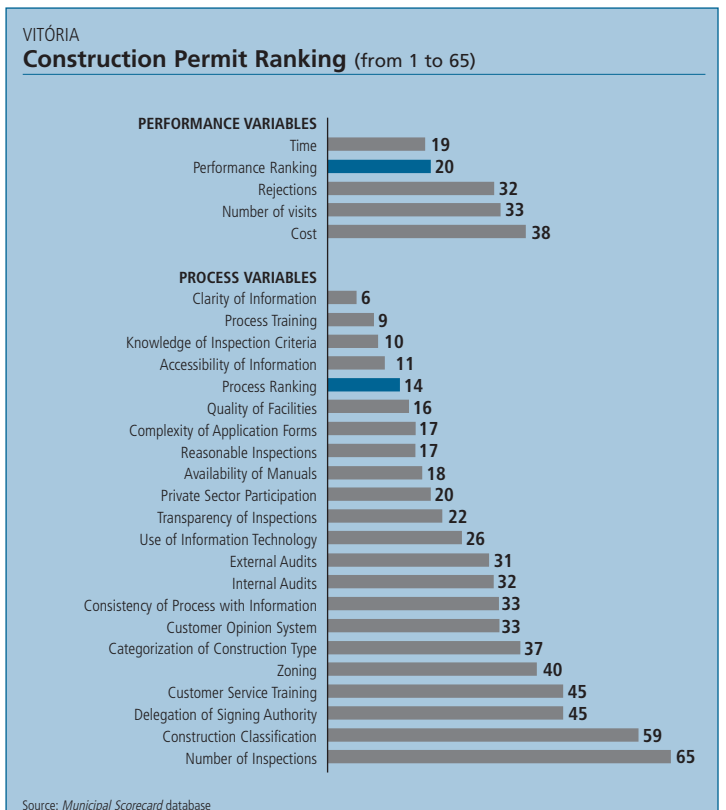

Vitória (Espírito Santo)

Municipal Scorecard

Regional Ranking	
Operating License	Construction Permit
9	13

Ranking (out of 65 Municipalities)	Operating License Ranking (from 1 to 65)	Construction Permit Ranking (from 1 to 65)
Total Ranking	9	13
Performance Ranking	27	20
Time	20	19
Cost	45	38
Number of Visits	28	33
Rejections	36	32
Process Ranking	6	14
Information	7	9
Infrastructure	6	18
Tools	18	40
Inspections	4	18
Training	20	16