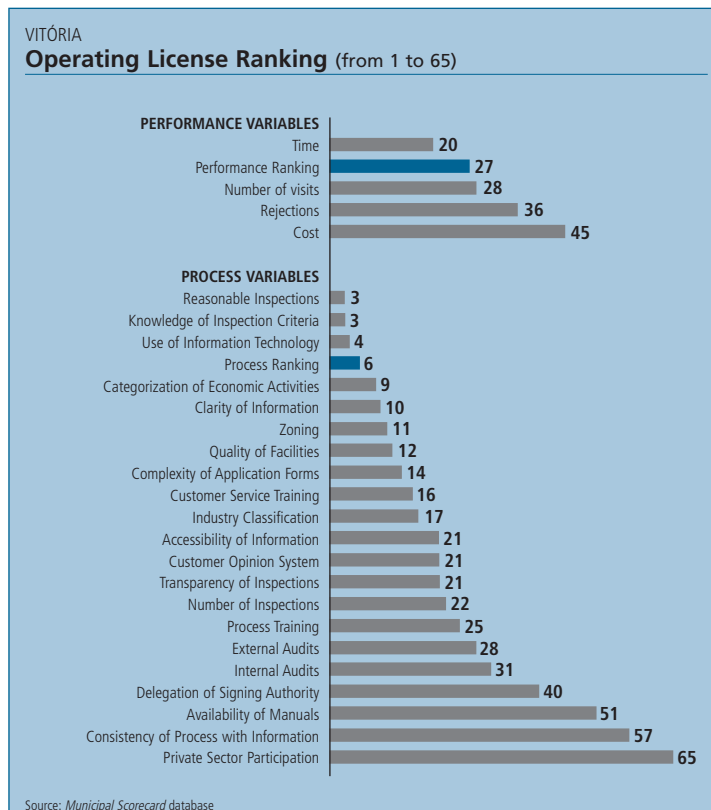

Vitória (Espírito Santo)

Municipal Scorecard

Regional Ranking	
Operating License	Construction Permit
9	13

Ranking (out of 65 Municipalities)	Operating License Ranking (from 1 to 65)	Construction Permit Ranking (from 1 to 65)
Total Ranking	9	13
Performance Ranking	27	20
Time	20	19
Cost	45	38
Number of Visits	28	33
Rejections	36	32
Process Ranking	6	14
Information	7	9
Infrastructure	6	18
Tools	18	40
Inspections	4	18
Training	20	16

Municipality Indicators	Municipality	Department / State / Province
Population (in thousands)	292.30	3097.23
Urban Population	100.00%	79.52%
Human Development Index	0.856	0.765