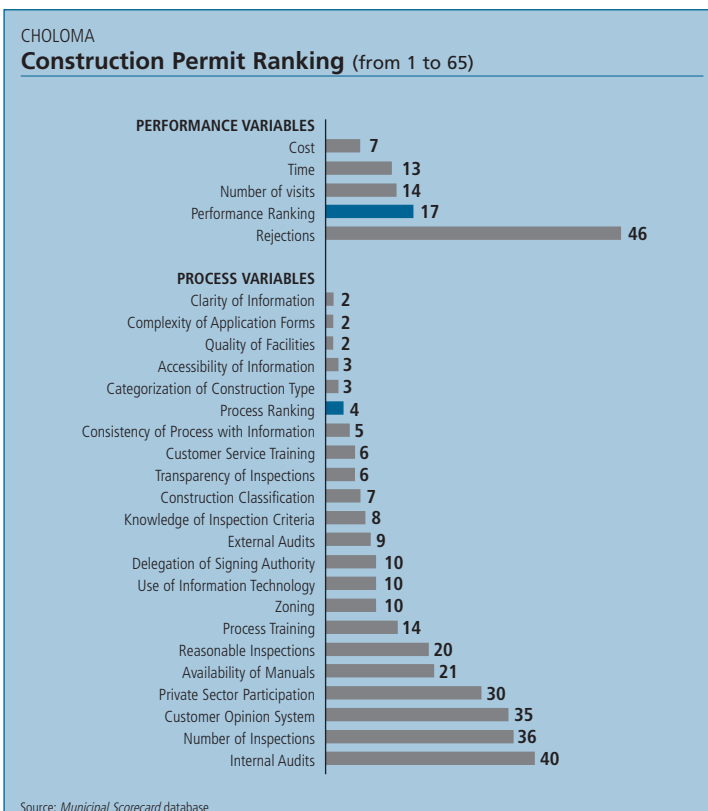

Choloma (Cortés)

Municipal Scorecard

Regional Ranking	
Operating License	Construction Permit
3	4

Ranking (out of 65 Municipalities)	Operating License Ranking (from 1 to 65)	Construction Permit Ranking (from 1 to 65)
Total Ranking	3	4
Performance Ranking	17	17
Time	22	13
Cost	21	7
Number of Visits	5	14
Rejections	33	46
Process Ranking	4	4
Information	2	1
Infrastructure	10	7
Tools	6	6
Inspections	16	10
Training	6	10

Municipality Indicators	Municipality	Department / State / Province
Population (in thousands)	190.01	1283.10
Urban Population	73.54%	73.35%
Human Development Index	0.661	0.709