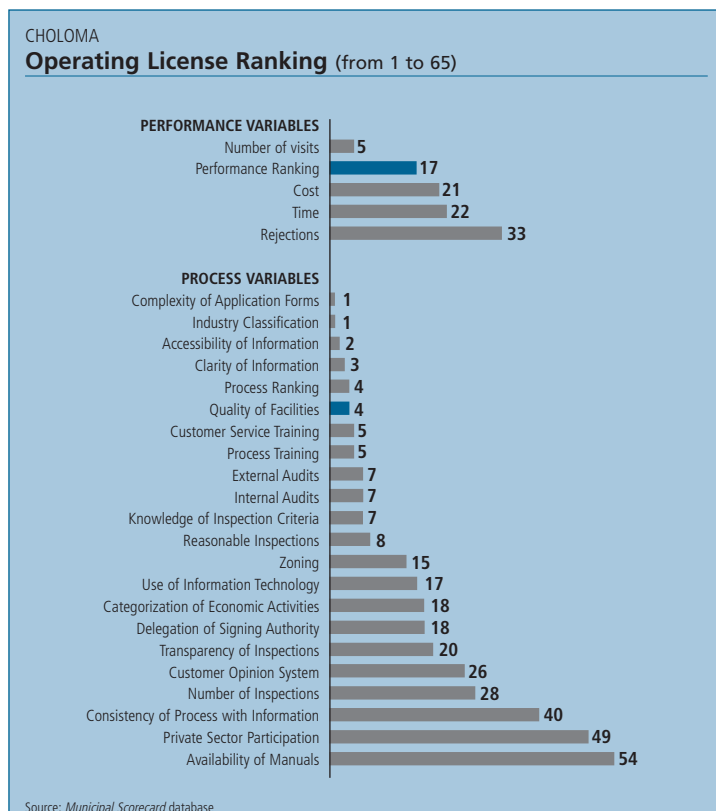

Choloma (Cortés)

Municipal Scorecard

Regional Ranking	
Operating License	Construction Permit
3	4

Ranking (out of 65 Municipalities)	Operating License Ranking (from 1 to 65)	Construction Permit Ranking (from 1 to 65)
Total Ranking	3	4
Performance Ranking	17	17
Time	22	13
Cost	21	7
Number of Visits	5	14
Rejections	33	46
Process Ranking	4	4
Information	2	1
Infrastructure	10	7
Tools	6	6
Inspections	16	10
Training	6	10