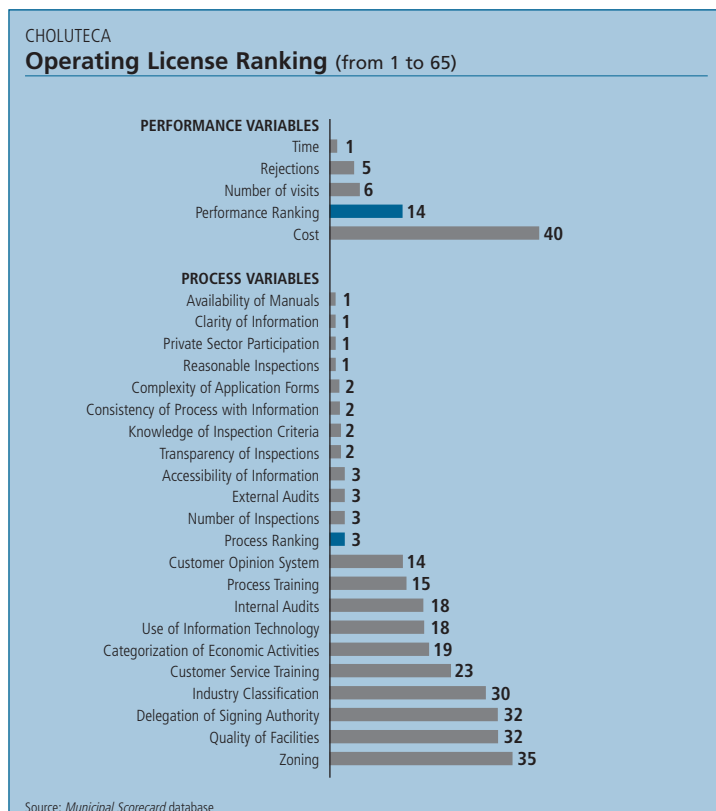

Choluteca (Choluteca)

Municipal Scorecard

Regional Ranking	
Operating License	Construction Permit
2	2

Ranking (out of 65 Municipalities)	Operating License Ranking (from 1 to 65)	Construction Permit Ranking (from 1 to 65)
Total Ranking	2	2
Performance Ranking	14	15
Time	1	6
Cost	40	40
Number of Visits	6	3
Rejections	5	19
Process Ranking	3	2
Information	1	14
Infrastructure	17	5
Tools	16	2
Inspections	1	5
Training	14	3

Municipality Indicators	Municipality	Department / State / Province
Population (in thousands)	137.83	405.31
Urban Population	62.49%	28.00%
Human Development Index	0.676	0.627