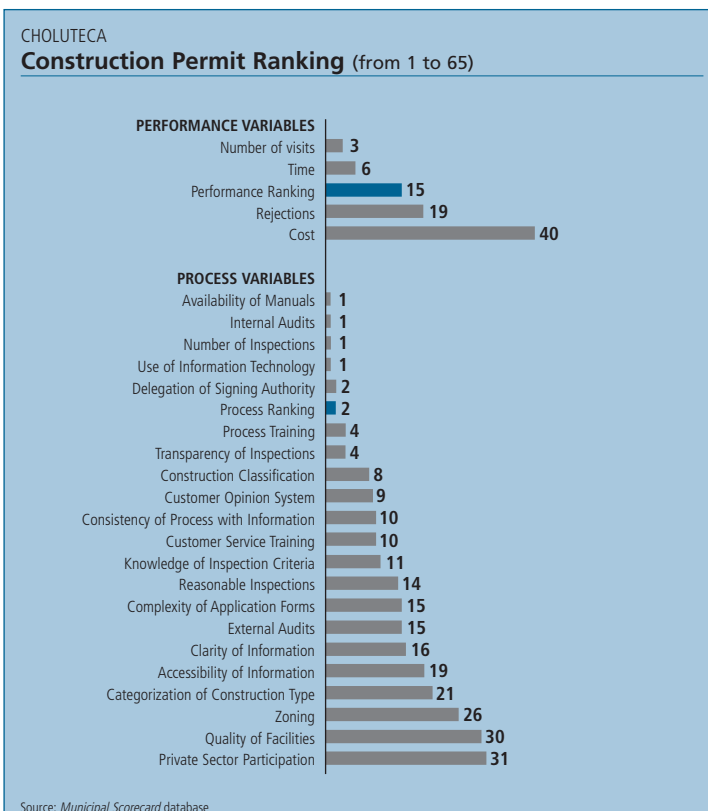

Choluteca (Choluteca)

Municipal Scorecard

Regional Ranking	
Operating License	Construction Permit
2	2

Ranking (out of 65 Municipalities)	Operating License Ranking (from 1 to 65)	Construction Permit Ranking (from 1 to 65)
Total Ranking	2	2
Performance Ranking	14	15
Time	1	6
Cost	40	40
Number of Visits	6	3
Rejections	5	19
Process Ranking	3	2
Information	1	14
Infrastructure	17	5
Tools	16	2
Inspections	1	5
Training	14	3