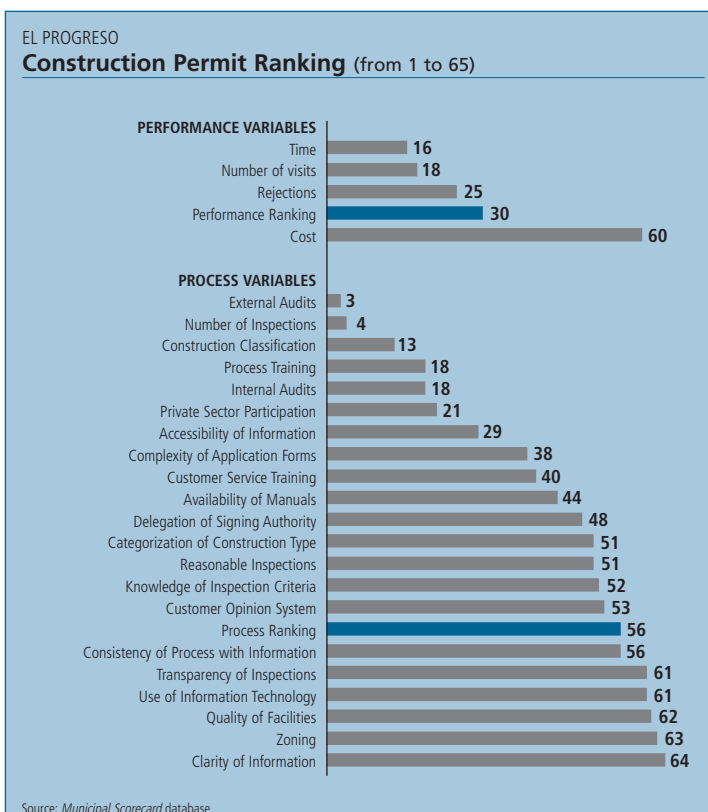

El Progreso (Yoro)

Municipal Scorecard

Regional Ranking	
Operating License	Construction Permit
65	49

Ranking (out of 65 Municipalities)	Operating License Ranking (from 1 to 65)	Construction Permit Ranking (from 1 to 65)
Total Ranking	65	49
Performance Ranking	63	30
Time	65	16
Cost	51	60
Number of Visits	11	18
Rejections	15	25
Process Ranking	64	56
Information	60	51
Infrastructure	62	62
Tools	61	48
Inspections	64	56
Training	28	30