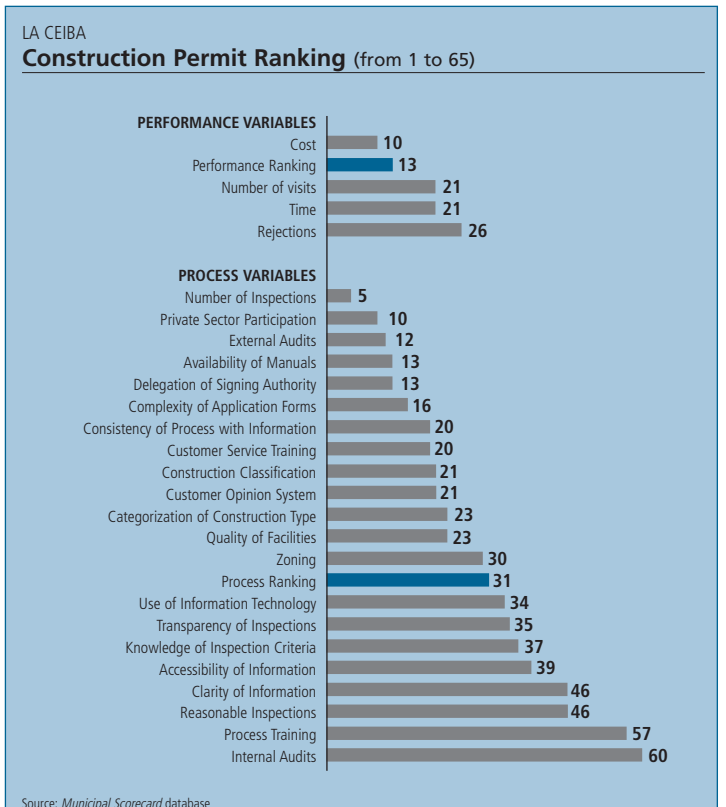

# Municipal Scorecard

Regional Ranking	
Operating License	Construction Permit
<b>10</b>	<b>18</b>

Ranking (out of 65 Municipalities)	Operating License Ranking (from 1 to 65)	Construction Permit Ranking (from 1 to 65)
<b>Total Ranking</b>	<b>10</b>	<b>18</b>
<b>Performance Ranking</b>	<b>31</b>	<b>13</b>
Time	24	21
Cost	17	10
Number of Visits	36	21
Rejections	51	26
<b>Process Ranking</b>	<b>7</b>	<b>31</b>
Information	9	31
Infrastructure	2	22
Tools	3	19
Inspections	48	38
Training	7	29