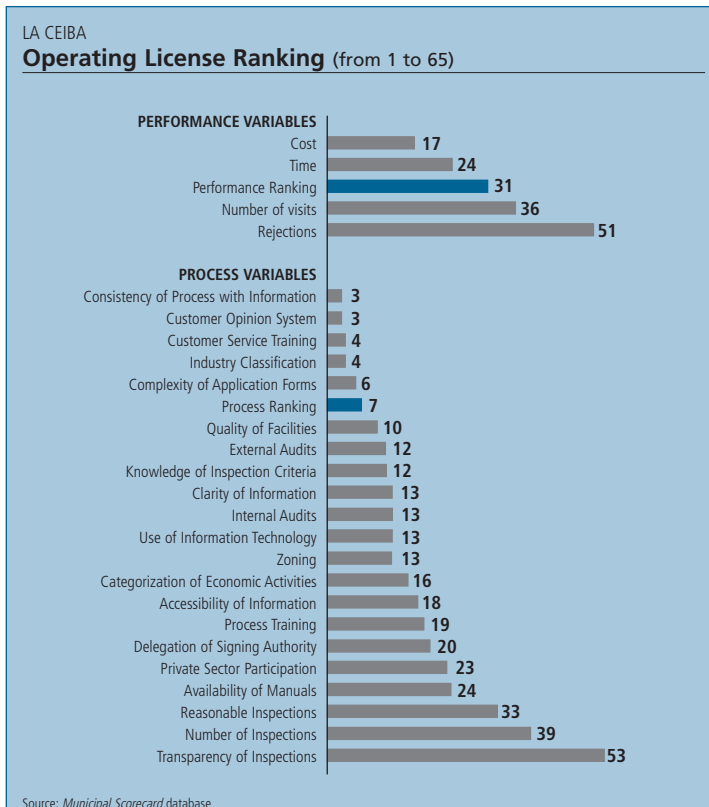

# Municipal Scorecard

Regional Ranking	
Operating License	Construction Permit
<b>10</b>	<b>18</b>

Ranking (out of 65 Municipalities)	Operating License Ranking (from 1 to 65)	Construction Permit Ranking (from 1 to 65)
<b>Total Ranking</b>	<b>10</b>	<b>18</b>
<b>Performance Ranking</b>	<b>31</b>	<b>13</b>
Time	24	21
Cost	17	10
Number of Visits	36	21
Rejections	51	26
<b>Process Ranking</b>	<b>7</b>	<b>31</b>
Information	9	31
Infrastructure	2	22
Tools	3	19
Inspections	48	38
Training	7	29