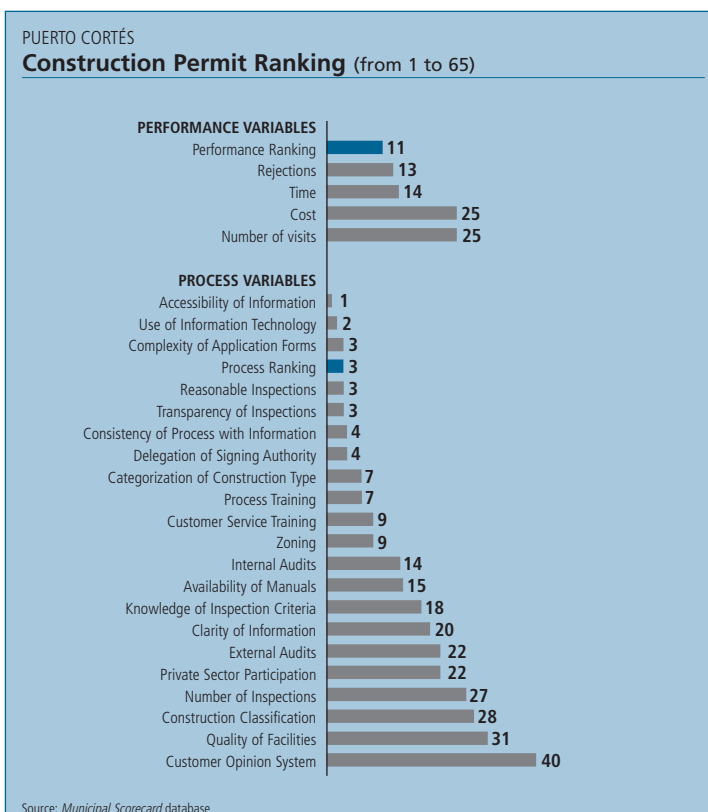

Puerto Cortés (Cortés)

Municipal Scorecard

Regional Ranking	
Operating License	Construction Permit
15	3

Ranking (out of 65 Municipalities)	Operating License Ranking (from 1 to 65)	Construction Permit Ranking (from 1 to 65)
Total Ranking	15	3
Performance Ranking	34	11
Time	19	14
Cost	50	25
Number of Visits	40	25
Rejections	25	13
Process Ranking	8	3
Information	10	5
Infrastructure	29	16
Tools	9	3
Inspections	7	2
Training	18	6