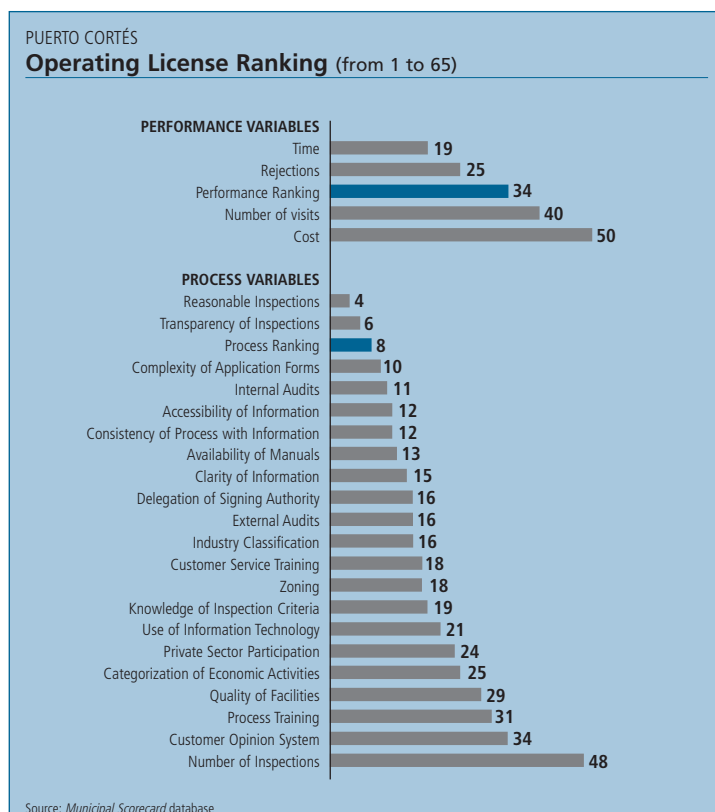

Puerto Cortés (Cortés)

Municipal Scorecard

Regional Ranking	
Operating License	Construction Permit
15	3

Ranking (out of 65 Municipalities)	Operating License Ranking (from 1 to 65)	Construction Permit Ranking (from 1 to 65)
Total Ranking	15	3
Performance Ranking	34	11
Time	19	14
Cost	50	25
Number of Visits	40	25
Rejections	25	13
Process Ranking	8	3
Information	10	5
Infrastructure	29	16
Tools	9	3
Inspections	7	2
Training	18	6

Municipality Indicators	Municipality	Department / State / Province
Population (in thousands)	104.57	1283.10
Urban Population	59.88%	73.35%
Human Development Index	0.678	0.709