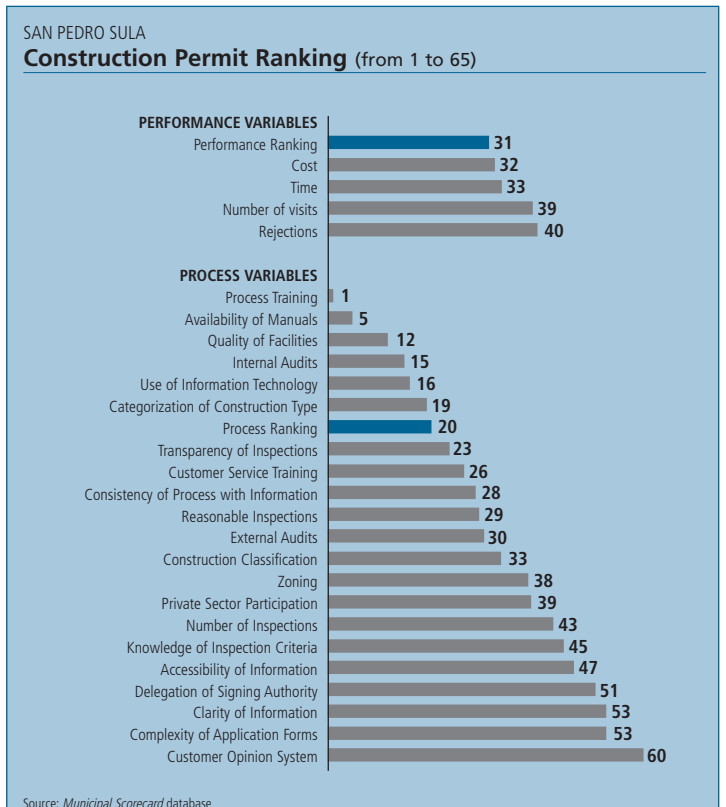

# Municipal Scorecard

Regional Ranking	
Operating License	Construction Permit
25	25

Ranking (out of 65 Municipalities)	Operating License Ranking (from 1 to 65)	Construction Permit Ranking (from 1 to 65)
<b>Total Ranking</b>	<b>25</b>	<b>25</b>
<b>Performance Ranking</b>	<b>24</b>	<b>31</b>
Time	44	33
Cost	14	32
Number of Visits	41	39
Rejections	32	40
<b>Process Ranking</b>	<b>22</b>	<b>20</b>
Information	12	48
Infrastructure	43	31
Tools	40	21
Inspections	24	27
Training	24	4