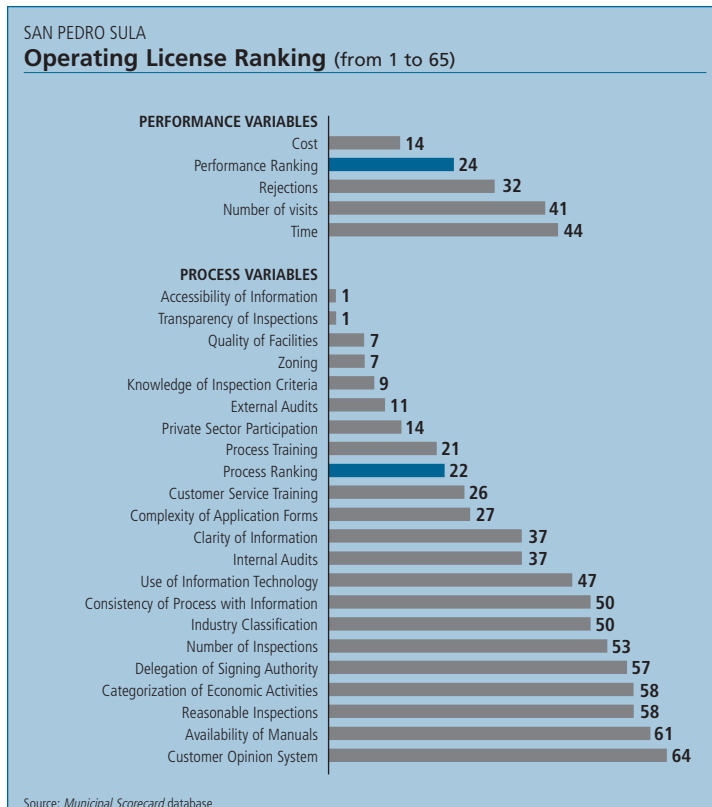

# Municipal Scorecard

Regional Ranking	
Operating License	Construction Permit
25	25

Ranking (out of 65 Municipalities)	Operating License Ranking (from 1 to 65)	Construction Permit Ranking (from 1 to 65)
<b>Total Ranking</b>	<b>25</b>	<b>25</b>
<b>Performance Ranking</b>	<b>24</b>	<b>31</b>
Time	44	33
Cost	14	32
Number of Visits	41	39
Rejections	32	40
<b>Process Ranking</b>	<b>22</b>	<b>20</b>
Information	12	48
Infrastructure	43	31
Tools	40	21
Inspections	24	27
Training	24	4