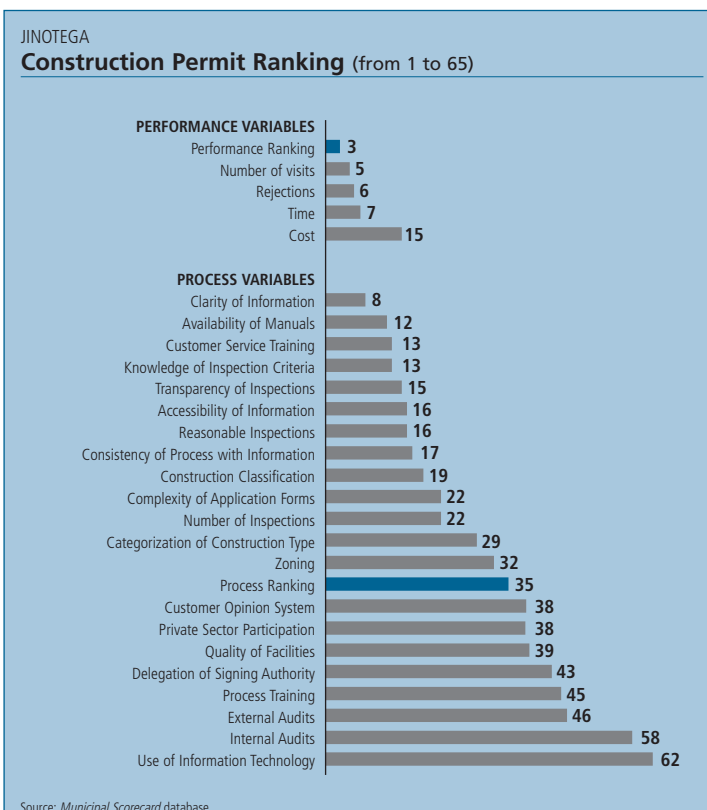

Jinotega (Jinotega)

Municipal Scorecard

Regional Ranking	
Operating License	Construction Permit
6	16

Ranking (out of 65 Municipalities)	Operating License Ranking (from 1 to 65)	Construction Permit Ranking (from 1 to 65)
Total Ranking	6	16
Performance Ranking	13	3
Time	10	7
Cost	35	15
Number of Visits	14	5
Rejections	18	6
Process Ranking	9	35
Information	5	10
Infrastructure	44	53
Tools	24	53
Inspections	2	13
Training	5	22