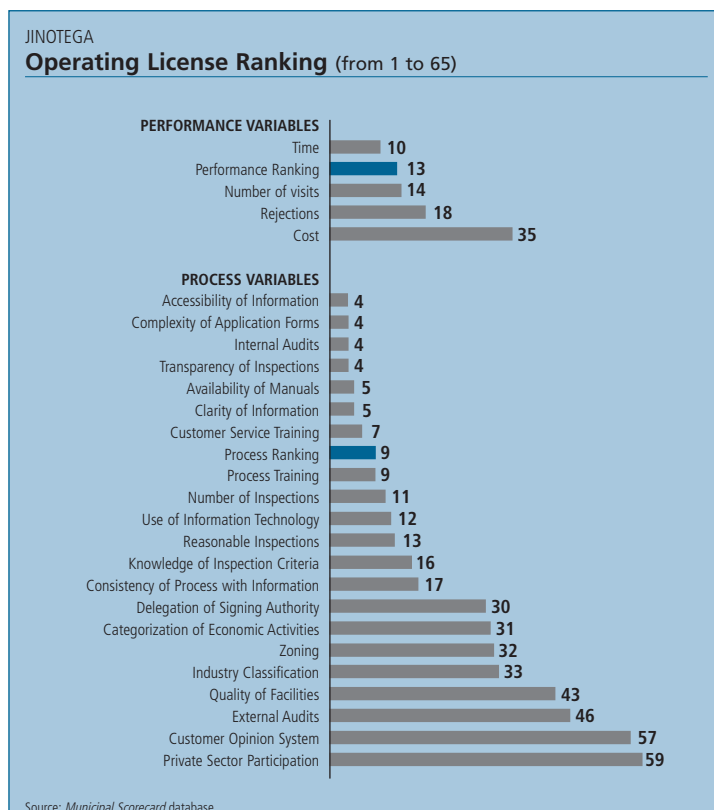

Jinotega (Jinotega)

Municipal Scorecard

Regional Ranking	
Operating License	Construction Permit
6	16

Ranking (out of 65 Municipalities)	Operating License Ranking (from 1 to 65)	Construction Permit Ranking (from 1 to 65)
Total Ranking	6	16
Performance Ranking	13	3
Time	10	7
Cost	35	15
Number of Visits	14	5
Rejections	18	6
Process Ranking	9	35
Information	5	10
Infrastructure	44	53
Tools	24	53
Inspections	2	13
Training	5	22