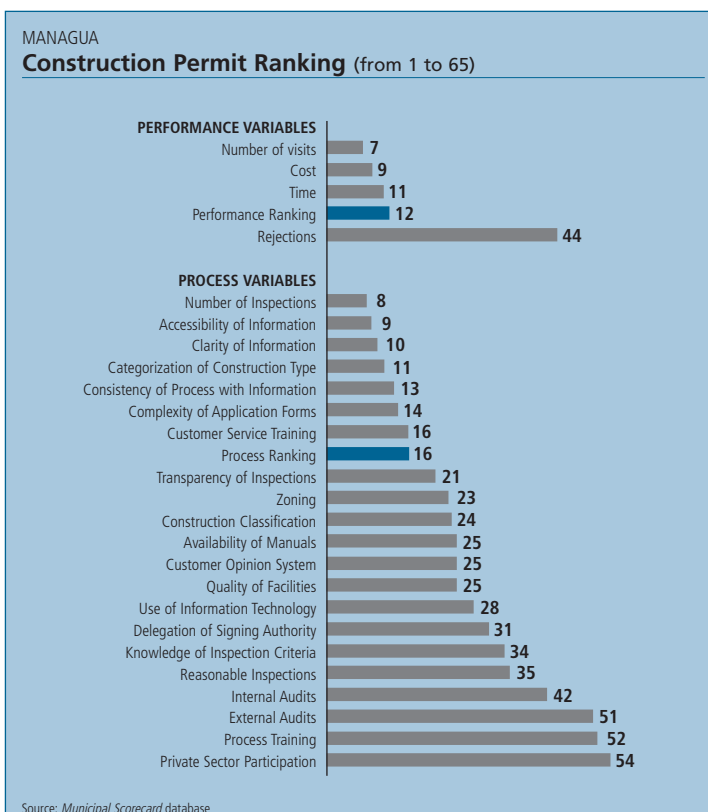

Managua (Managua)

Municipal Scorecard

Regional Ranking	
Operating License	Construction Permit
11	12

Ranking (out of 65 Municipalities)	Operating License Ranking (from 1 to 65)	Construction Permit Ranking (from 1 to 65)
Total Ranking	11	12
Performance Ranking	11	12
Time	15	11
Cost	6	9
Number of Visits	38	7
Rejections	7	44
Process Ranking	17	16
Information	8	12
Infrastructure	45	21
Tools	10	26
Inspections	12	24
Training	42	24