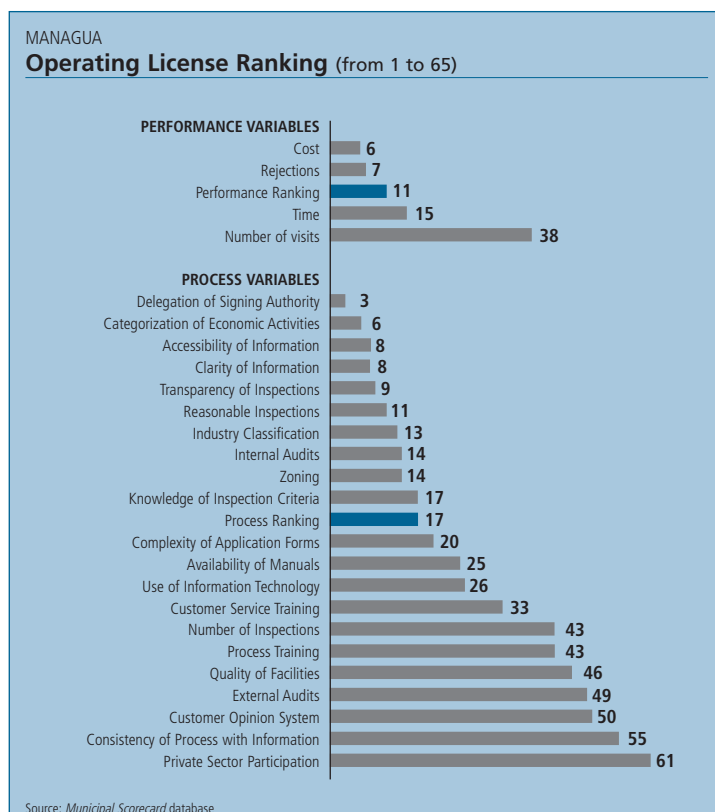

Managua (Managua)

Municipal Scorecard

Regional Ranking	
Operating License	Construction Permit
11	12

Ranking (out of 65 Municipalities)	Operating License Ranking (from 1 to 65)	Construction Permit Ranking (from 1 to 65)
Total Ranking	11	12
Performance Ranking	11	12
Time	15	11
Cost	6	9
Number of Visits	38	7
Rejections	7	44
Process Ranking	17	16
Information	8	12
Infrastructure	45	21
Tools	10	26
Inspections	12	24
Training	42	24