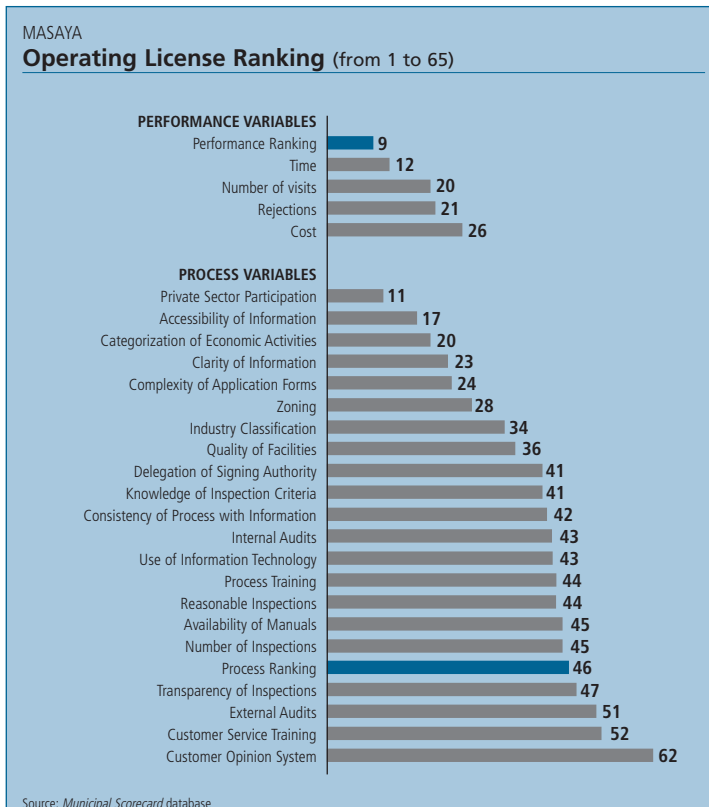

Masaya (Masaya)

Municipal Scorecard

Regional Ranking	
Operating License	Construction Permit
30	6

Ranking (out of 65 Municipalities)	Operating License Ranking (from 1 to 65)	Construction Permit Ranking (from 1 to 65)
Total Ranking	30	6
Performance Ranking	9	6
Time	12	8
Cost	26	16
Number of Visits	20	8
Rejections	21	20
Process Ranking	46	7
Information	25	8
Infrastructure	54	20
Tools	33	1
Inspections	52	36
Training	52	1

Municipality Indicators	Municipality	Department / State / Province
Population (in thousands)	139.58	289.99
Urban Population	66.34%	55.37%
Human Development Index	0.749	0.716