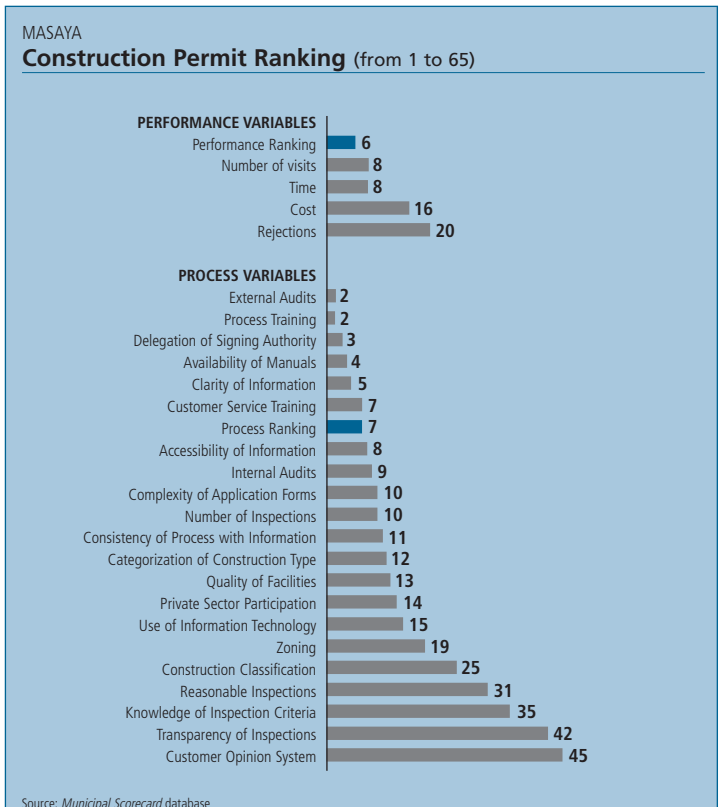

Masaya (Masaya)

Municipal Scorecard

Regional Ranking	
Operating License	Construction Permit
30	6

Ranking (out of 65 Municipalities)	Operating License Ranking (from 1 to 65)	Construction Permit Ranking (from 1 to 65)
Total Ranking	30	6
Performance Ranking	9	6
Time	12	8
Cost	26	16
Number of Visits	20	8
Rejections	21	20
Process Ranking	46	7
Information	25	8
Infrastructure	54	20
Tools	33	1
Inspections	52	36
Training	52	1