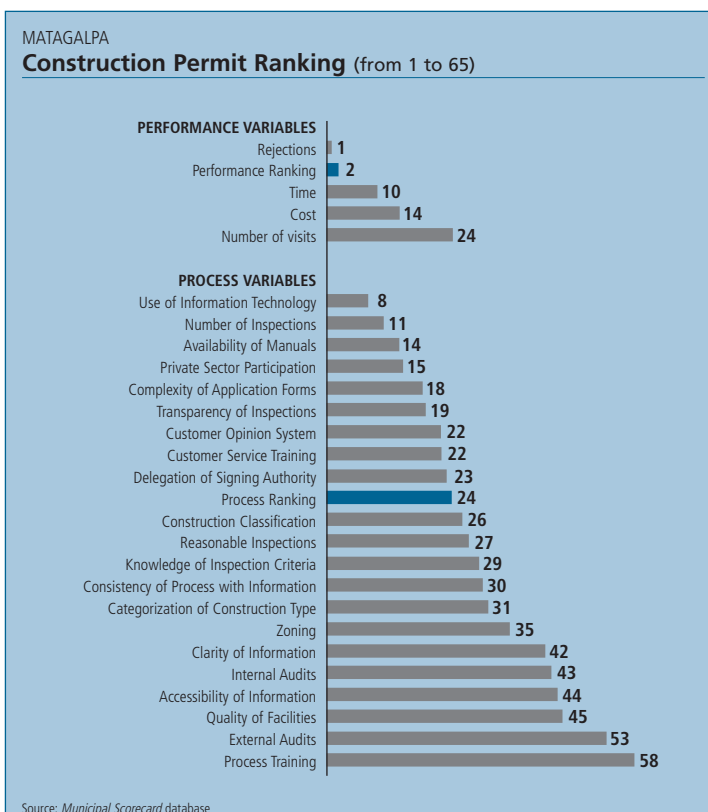

Matagalpa (Matagalpa)

Municipal Scorecard

Regional Ranking	
Operating License	Construction Permit
8	11

Ranking (out of 65 Municipalities)	Operating License Ranking (from 1 to 65)	Construction Permit Ranking (from 1 to 65)
Total Ranking	8	11
Performance Ranking	12	2
Time	16	10
Cost	30	14
Number of Visits	21	24
Rejections	14	1
Process Ranking	13	24
Information	6	34
Infrastructure	49	23
Tools	7	18
Inspections	21	23
Training	26	32