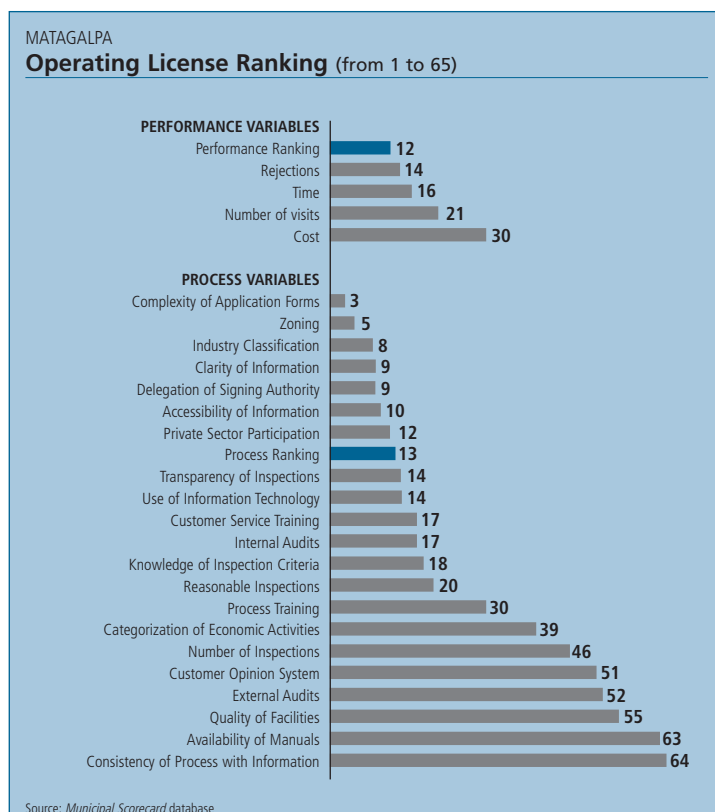

Matagalpa (Matagalpa)

Municipal Scorecard

Regional Ranking	
Operating License	Construction Permit
8	11

Ranking (out of 65 Municipalities)	Operating License Ranking (from 1 to 65)	Construction Permit Ranking (from 1 to 65)
Total Ranking	8	11
Performance Ranking	12	2
Time	16	10
Cost	30	14
Number of Visits	21	24
Rejections	14	1
Process Ranking	13	24
Information	6	34
Infrastructure	49	23
Tools	7	18
Inspections	21	23
Training	26	32

Municipality Indicators	Municipality	Department / State / Province
Population (in thousands)	133.42	469.17
Urban Population	60.13%	37.27%
Human Development Index	0.669	0.579