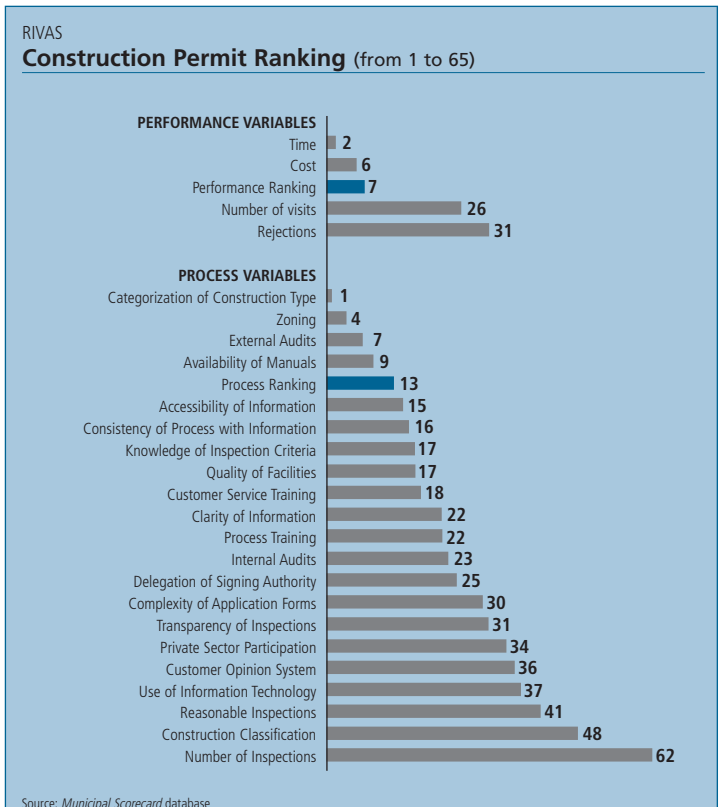

Rivas (Rivas)

Municipal Scorecard

Regional Ranking	
Operating License	Construction Permit
20	10

Ranking (out of 65 Municipalities)	Operating License Ranking (from 1 to 65)	Construction Permit Ranking (from 1 to 65)
Total Ranking	20	10
Performance Ranking	1	7
Time	8	2
Cost	10	6
Number of Visits	2	26
Rejections	27	31
Process Ranking	40	13
Information	28	17
Infrastructure	60	26
Tools	31	9
Inspections	46	39
Training	16	11