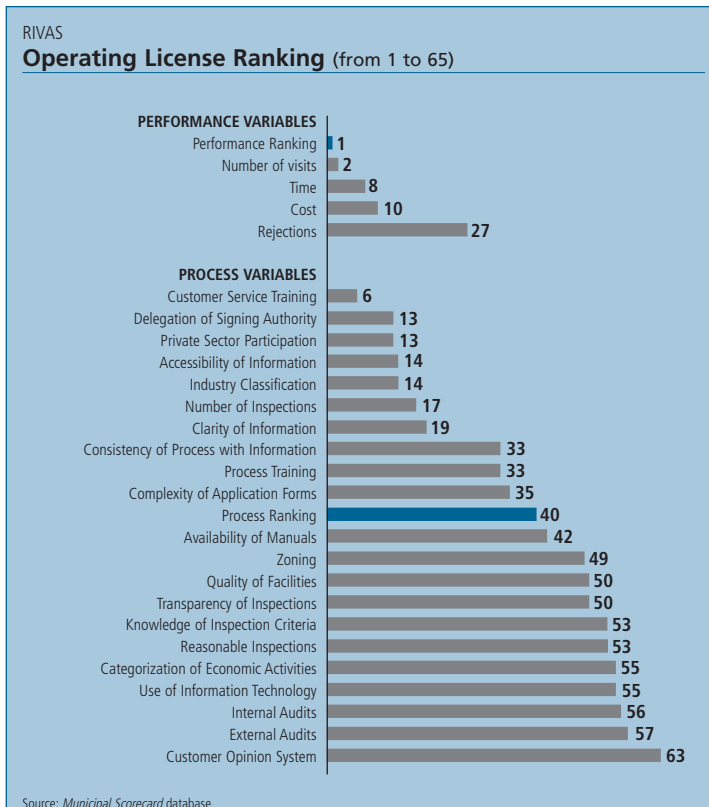

Rivas (Rivas)

Municipal Scorecard

Regional Ranking	
Operating License	Construction Permit
20	10

Ranking (out of 65 Municipalities)	Operating License Ranking (from 1 to 65)	Construction Permit Ranking (from 1 to 65)
Total Ranking	20	10
Performance Ranking	1	7
Time	8	2
Cost	10	6
Number of Visits	2	26
Rejections	27	31
Process Ranking	40	13
Information	28	17
Infrastructure	60	26
Tools	31	9
Inspections	46	39
Training	16	11

Municipality Indicators	Municipality	Department / State / Province
Population (in thousands)	41.08	156.28
Urban Population	67.31%	47.34%
Human Development Index	0.748	0.656